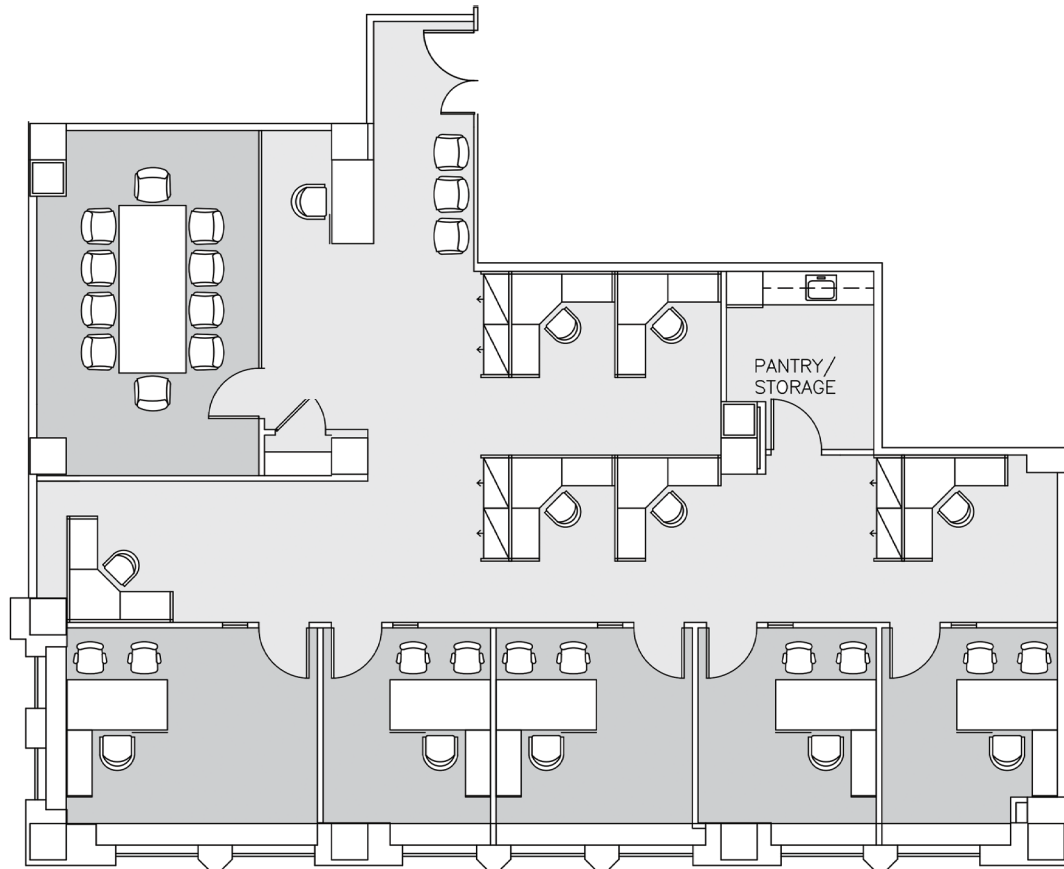

PARTIAL 6TH FLOOR: SUITE 610 – 3,745 RSF

43RD STREET

FLOOR KEY	
Offices	5
Conference Rooms	1
Workstations	6
Receptionist	1
Total Headcount	12

[Click here for more information](#)