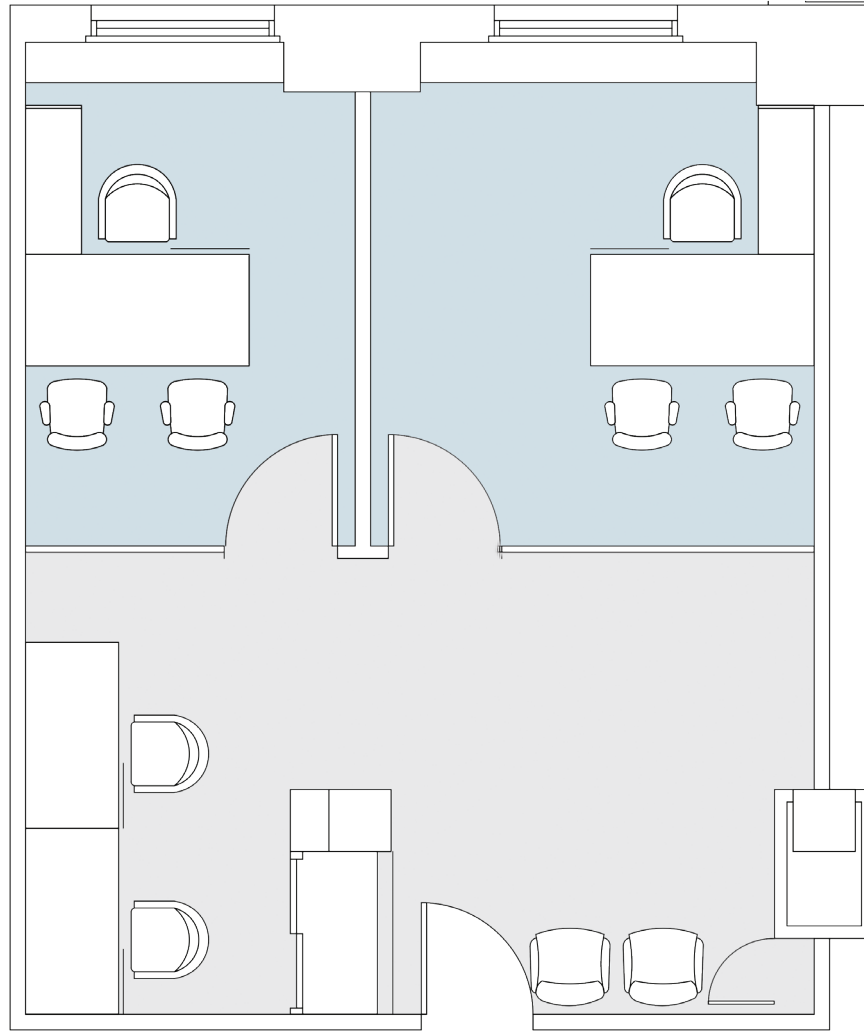

EXISTING CONDITIONS- 928 RSF

FLOOR KEY	
Total Offices	2
Workstations	2
Total Personnel	4