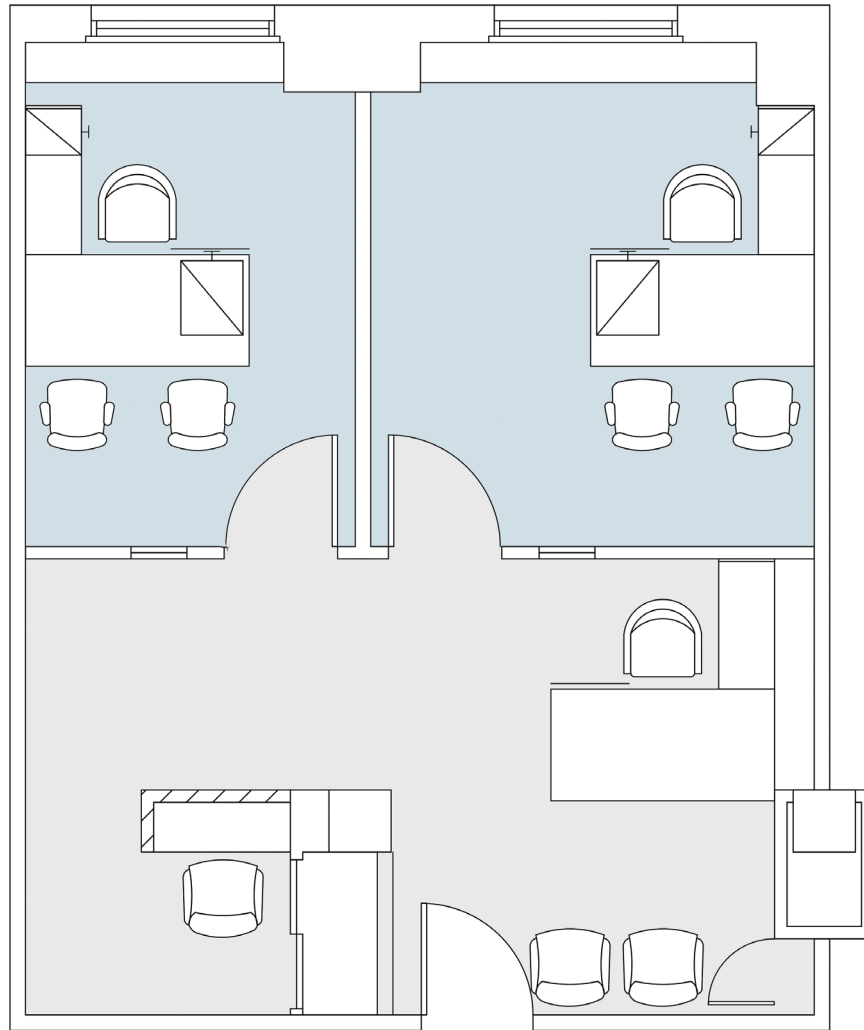

EXISTING CONDITIONS- 928 RSF

FLOOR KEY	
Total Offices	2
Workstations	1
Receptionist	1
Total Personnel	4