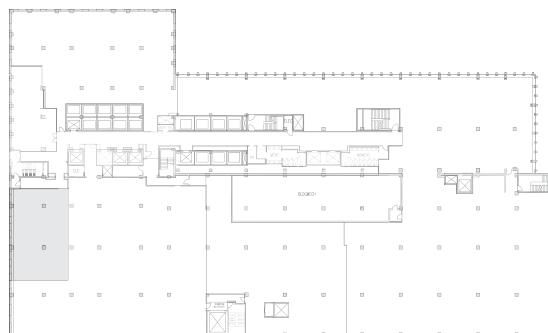

220E42NDST

THE NEWS BUILDING

EXISTING CONDITIONS
SUITE 409B - 3,082 RSF

FLOOR KEY:	
Offices	6
Conference/Meeting Rooms	1
Workstations	3
Receptionist	3
Total Personnel	12

[Click here for more information](#)