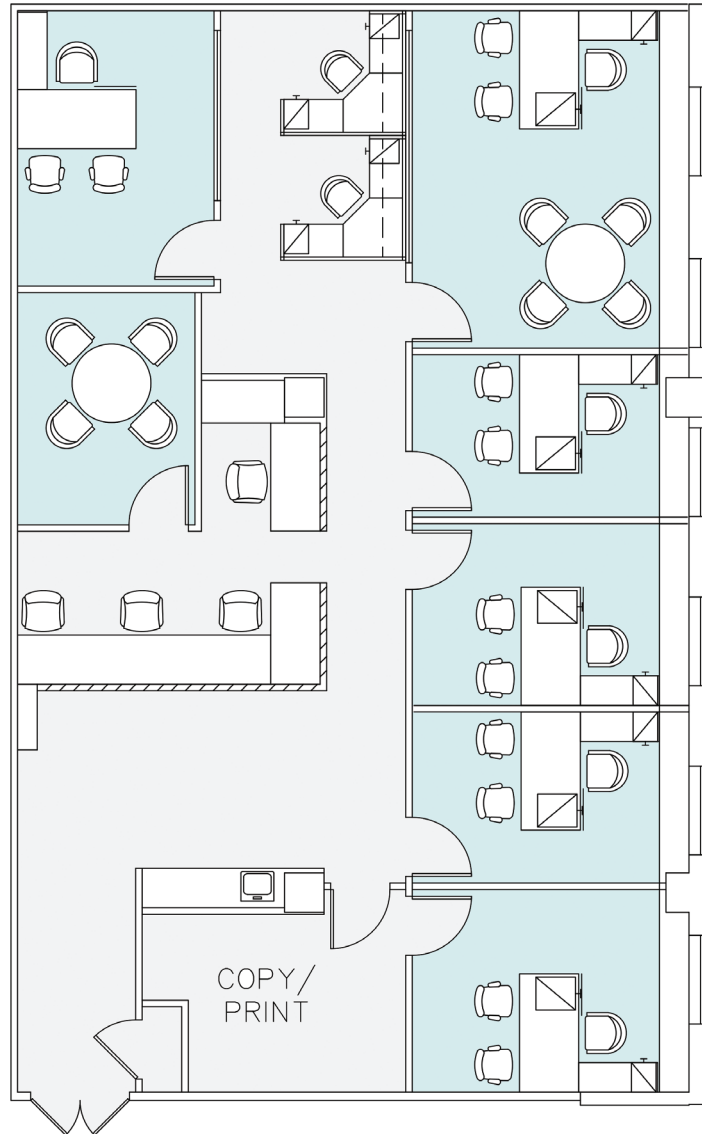

220E42NDST

THE NEWS BUILDING

EXISTING CONDITIONS
SUITE 409B - 3,082 RSF

FLOOR KEY:	
Offices	6
Conference/Meeting Rooms	1
Workstations	3
Receptionist	3
Total Personnel	12

[Click here for more information](#)