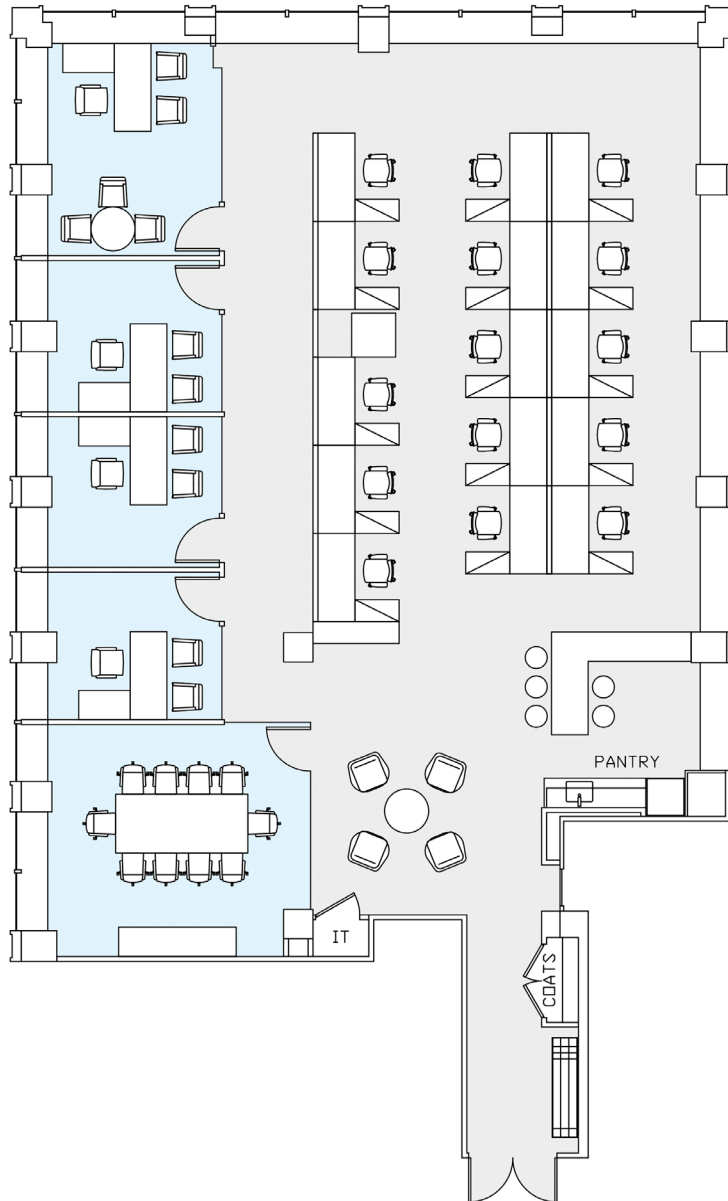

# 1350

Avenue of the Americas

## PROPOSED PREBUILD LAYOUT

SUITE 3000 - 4,778 RSF

FLOOR KEY	
Offices	4
Workstations	15
Conference Rooms	1
Pantry	1
Receptionist	1
<b>Total Personnel</b>	<b>20</b>

[Click here for more information](#)