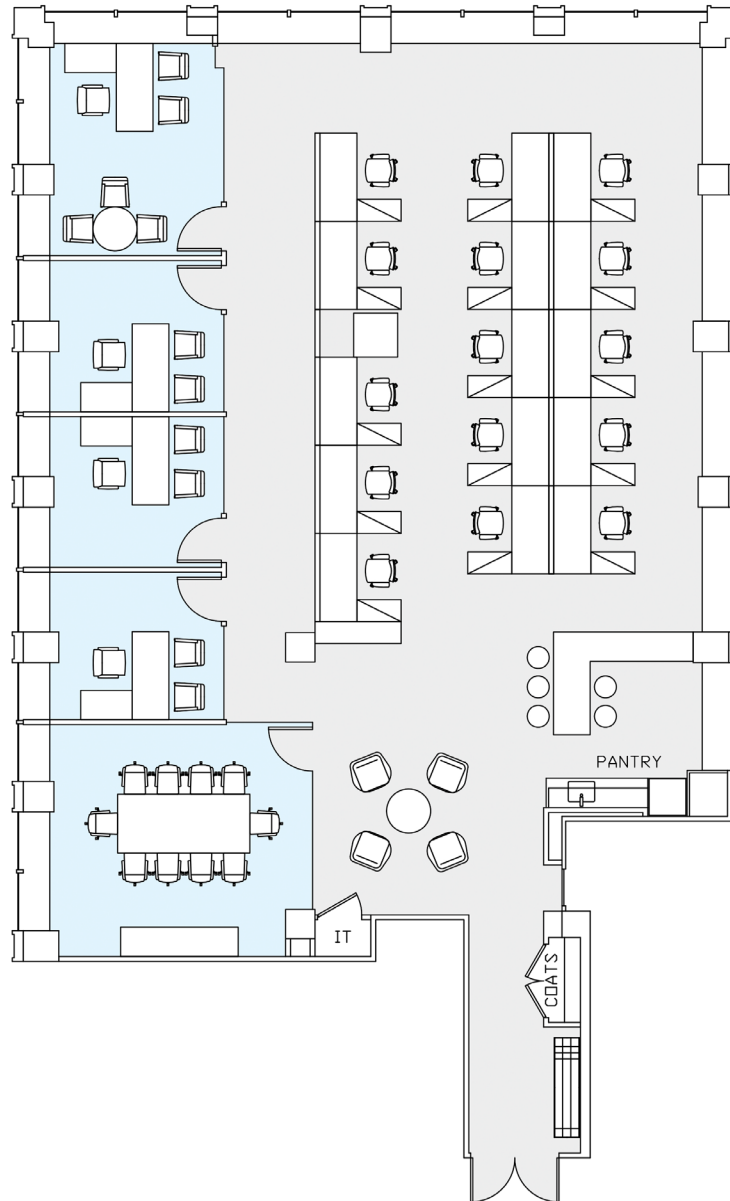

1350

Avenue of the Americas

EXISTING CONDITIONS

SUITE 3000 - 4,778 RSF

FLOOR KEY	
Offices	4
Workstations	15
Conference Rooms	1
Pantry	1
Receptionist	1
Total Personnel	20