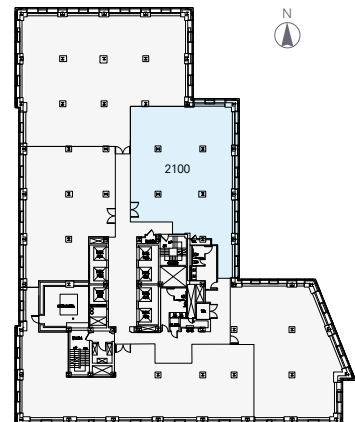

3

COLUMBUS
CIRCLE

21ST FLOOR PRE-BUILT

ROOM 2100 - 3,874 RSF

— VIEW THE SPACE

FLOOR KEY	
Offices	2
Corner Office	1
Workstations	16
Conference Room	1
Total Employees	19

[Click here for more information](#)