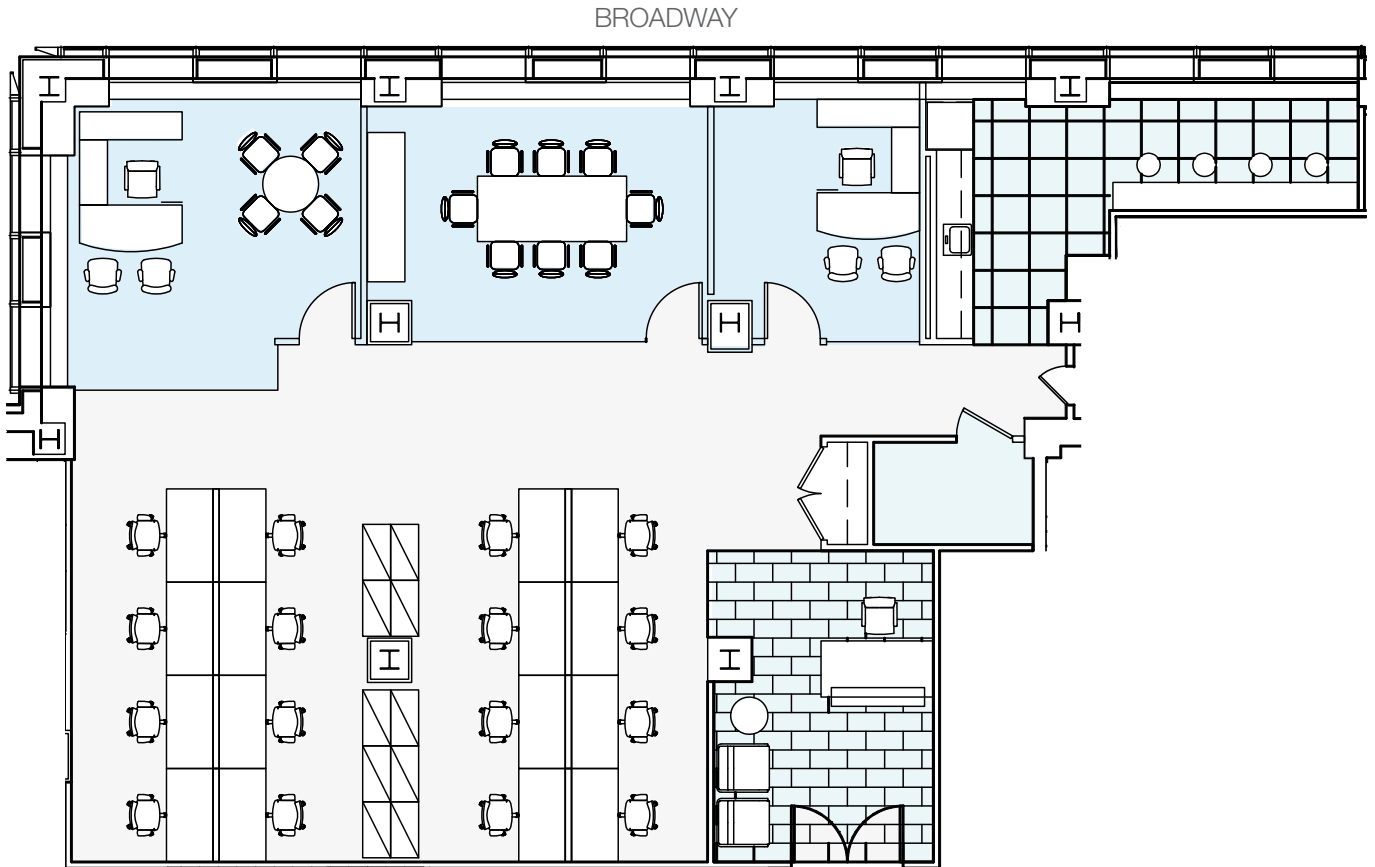

3

COLUMBUS
CIRCLE

21ST FLOOR PRE-BUILT

ROOM 2100 - 3,874 RSF

— VIEW THE SPACE

FLOOR KEY	
Offices	2
Corner Office	1
Workstations	16
Conference Room	1
Total Employees	19

[Click here for more information](#)