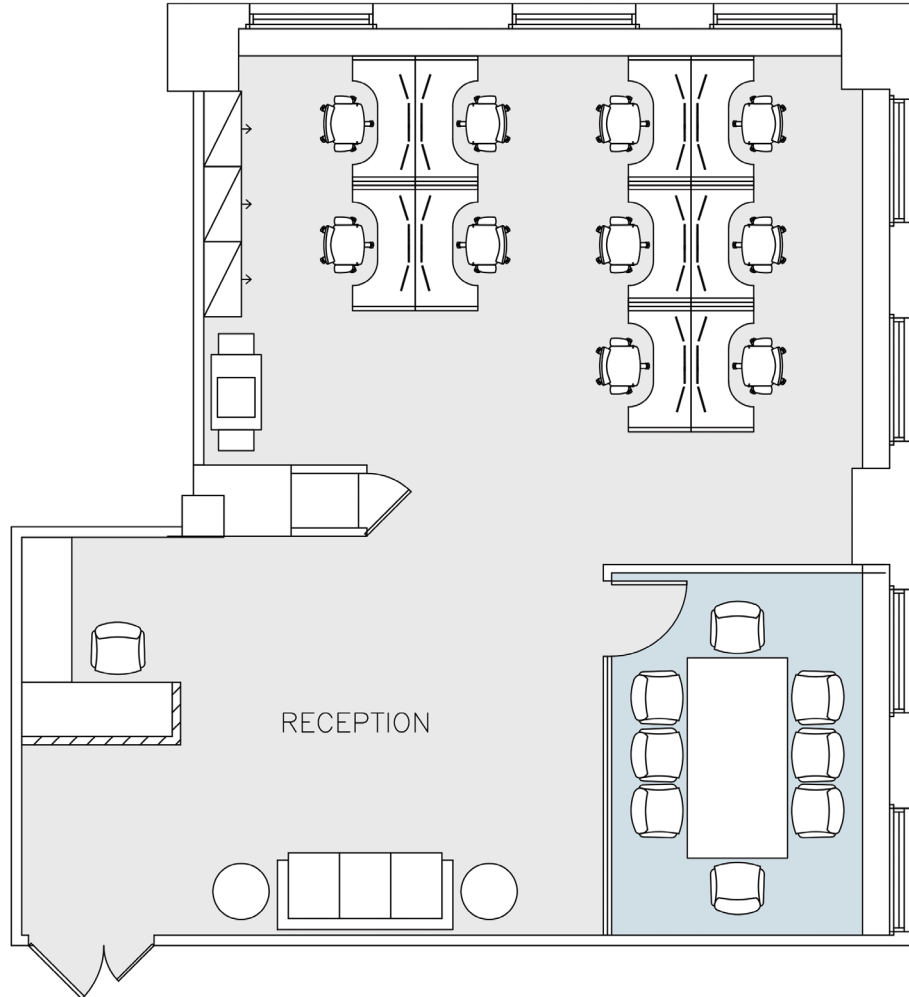

PROPOSED LAYOUT - 1,957 RSF

FLOOR KEY	
Conference Rooms	1
Workstations	10
Receptionist	1
Total Personnel	11