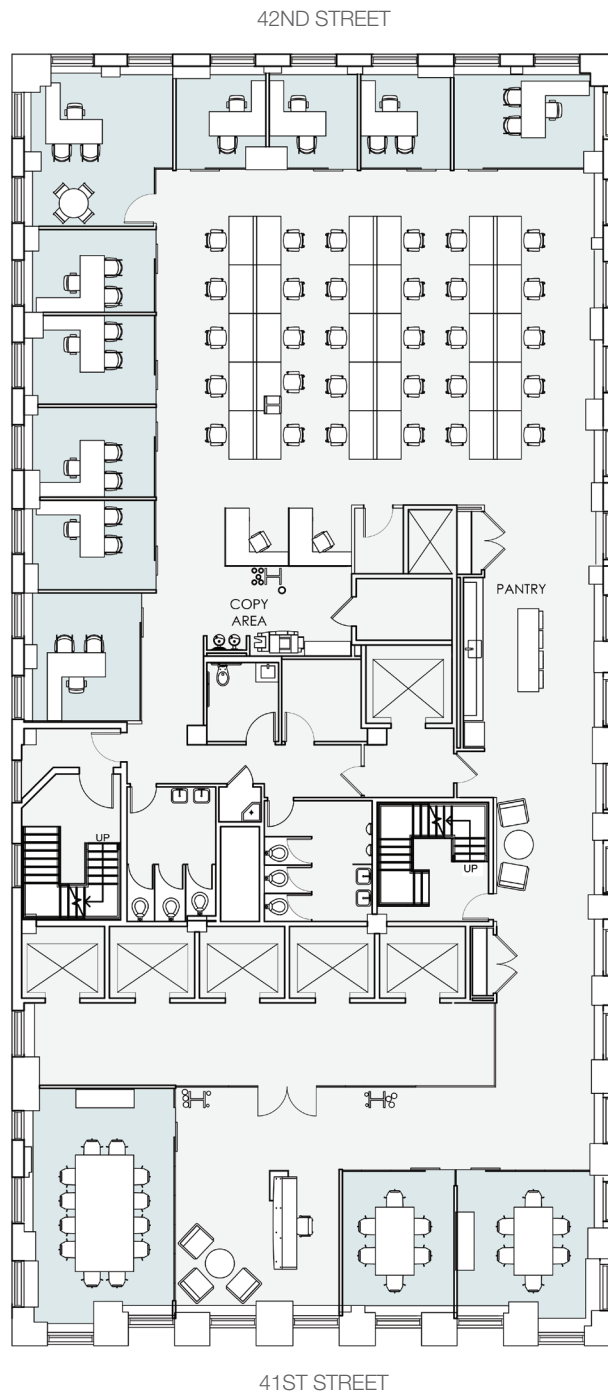

220E42NDST

THE NEWS BUILDING

PRE-BUILT
ENTIRE 35TH FLOOR - 9,884 RSF

FLOOR KEY:	
Offices	10
Conference Room/Breakout Rooms	3
Workstations	31
Reception	1
Pantry	1
Total Headcount	42

[Click here for more information](#)