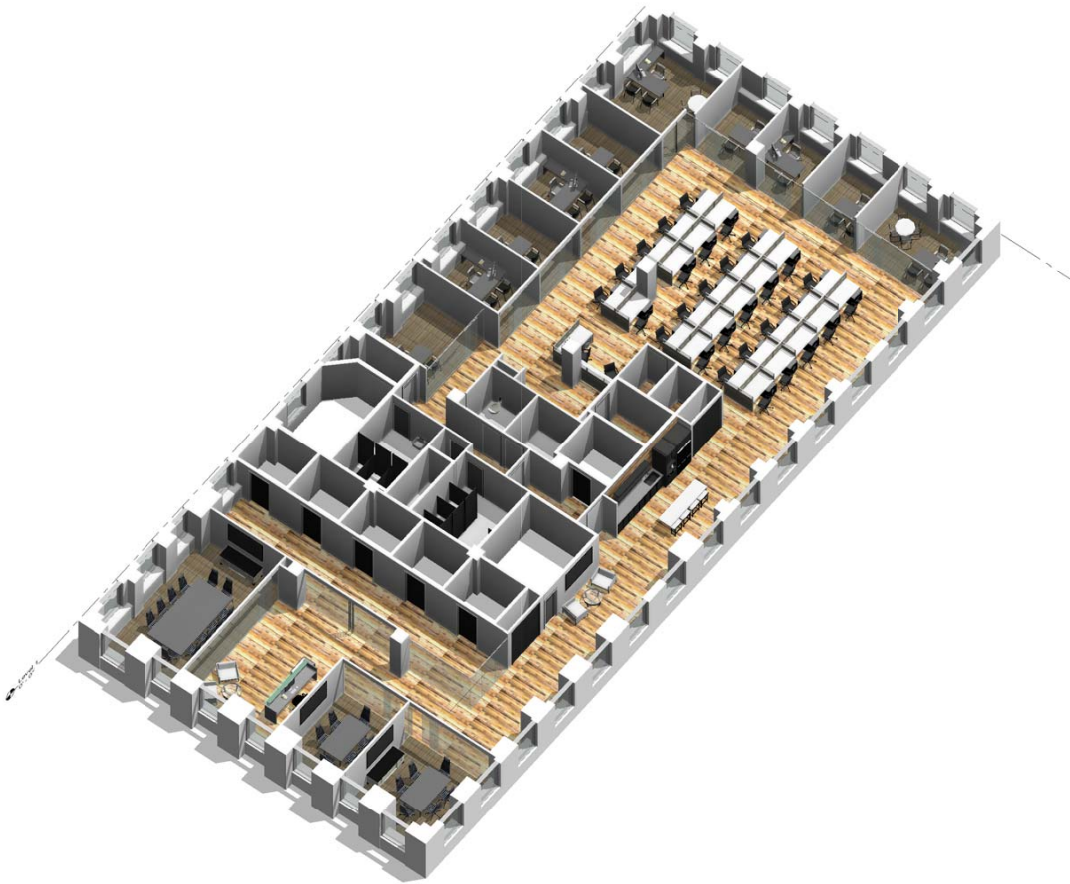

220E42NDST

THE NEWS BUILDING

PRE-BUILT
ENTIRE 35TH FLOOR - 9,884 RSF

FLOOR KEY:	
Offices	10
Conference Room/Breakout Rooms	3
Workstations	31
Reception	1
Pantry	1
Total Headcount	42

[Click here for more information](#)