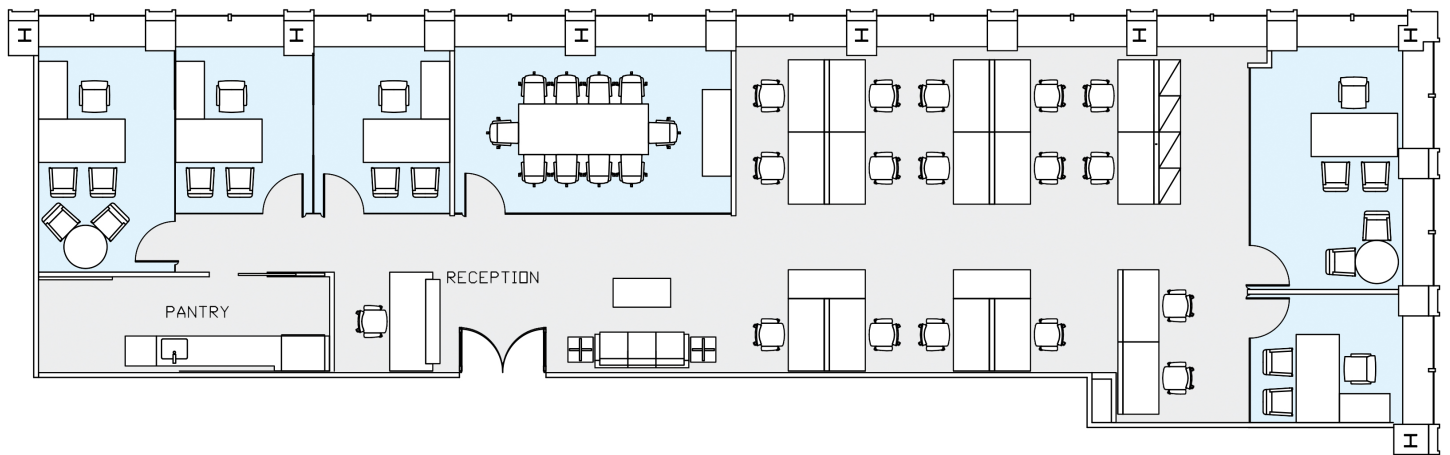

# 1350

Avenue of the Americas

## EXISTING CONDITIONS

SUITE 2302 - 4,160 RSF

FLOOR KEY	
Offices	5
Workstations	16
Conference Rooms	1
Pantry	1
Receptionist	1
<b>Total Personnel</b>	<b>22</b>