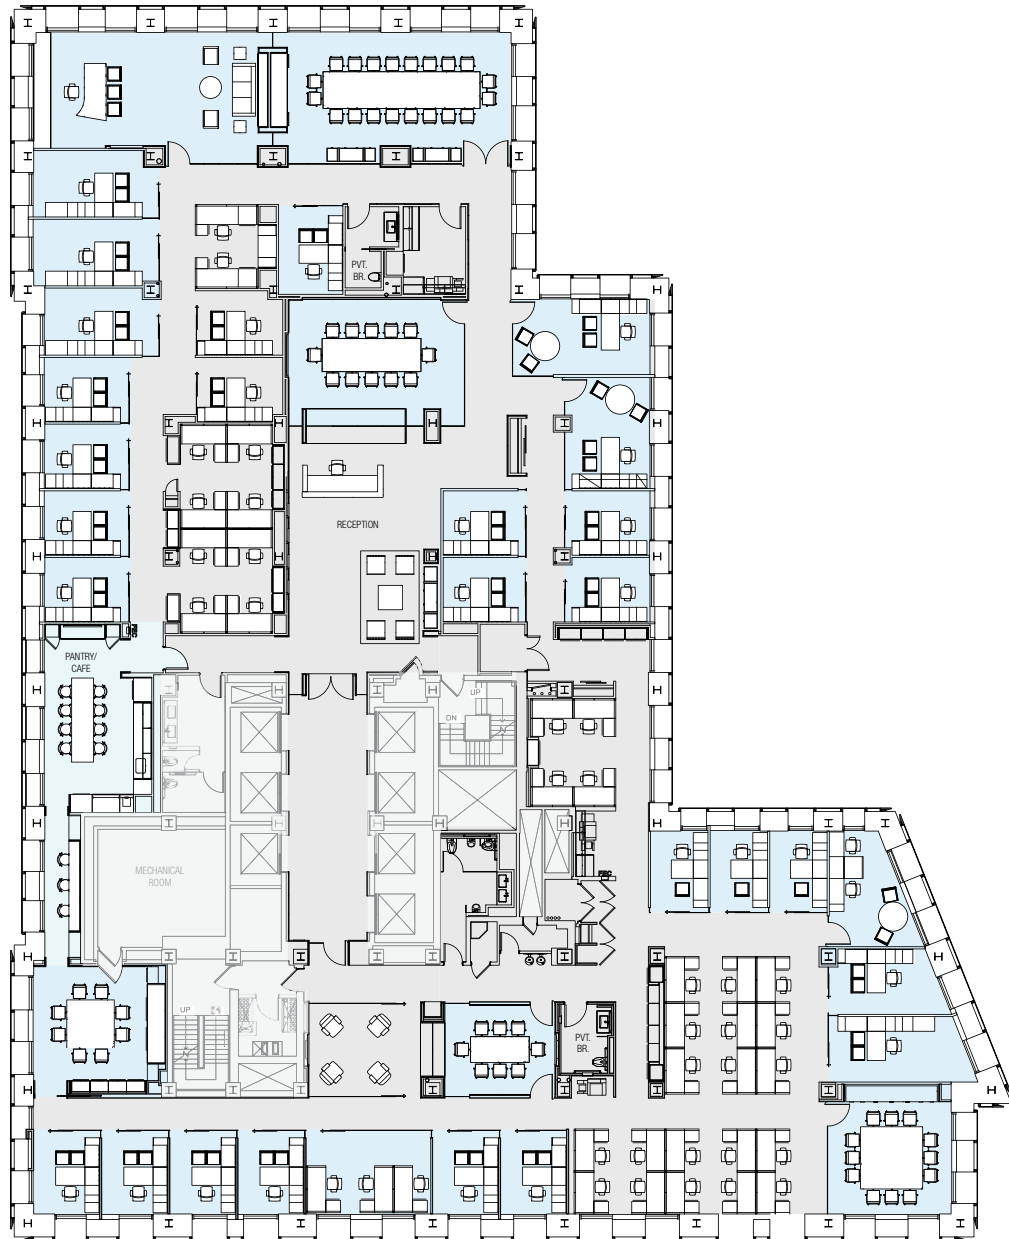

3

COLUMBUS
CIRCLE

EXISTING CONDITIONS

23RD FLOOR - 21,226 RSF

FLOOR KEY	
Offices	28
Conference Rooms	5
Workstations	35
Pantry/Cafe	1
Reception	1
Total Employees	64

[Click here for more information](#)