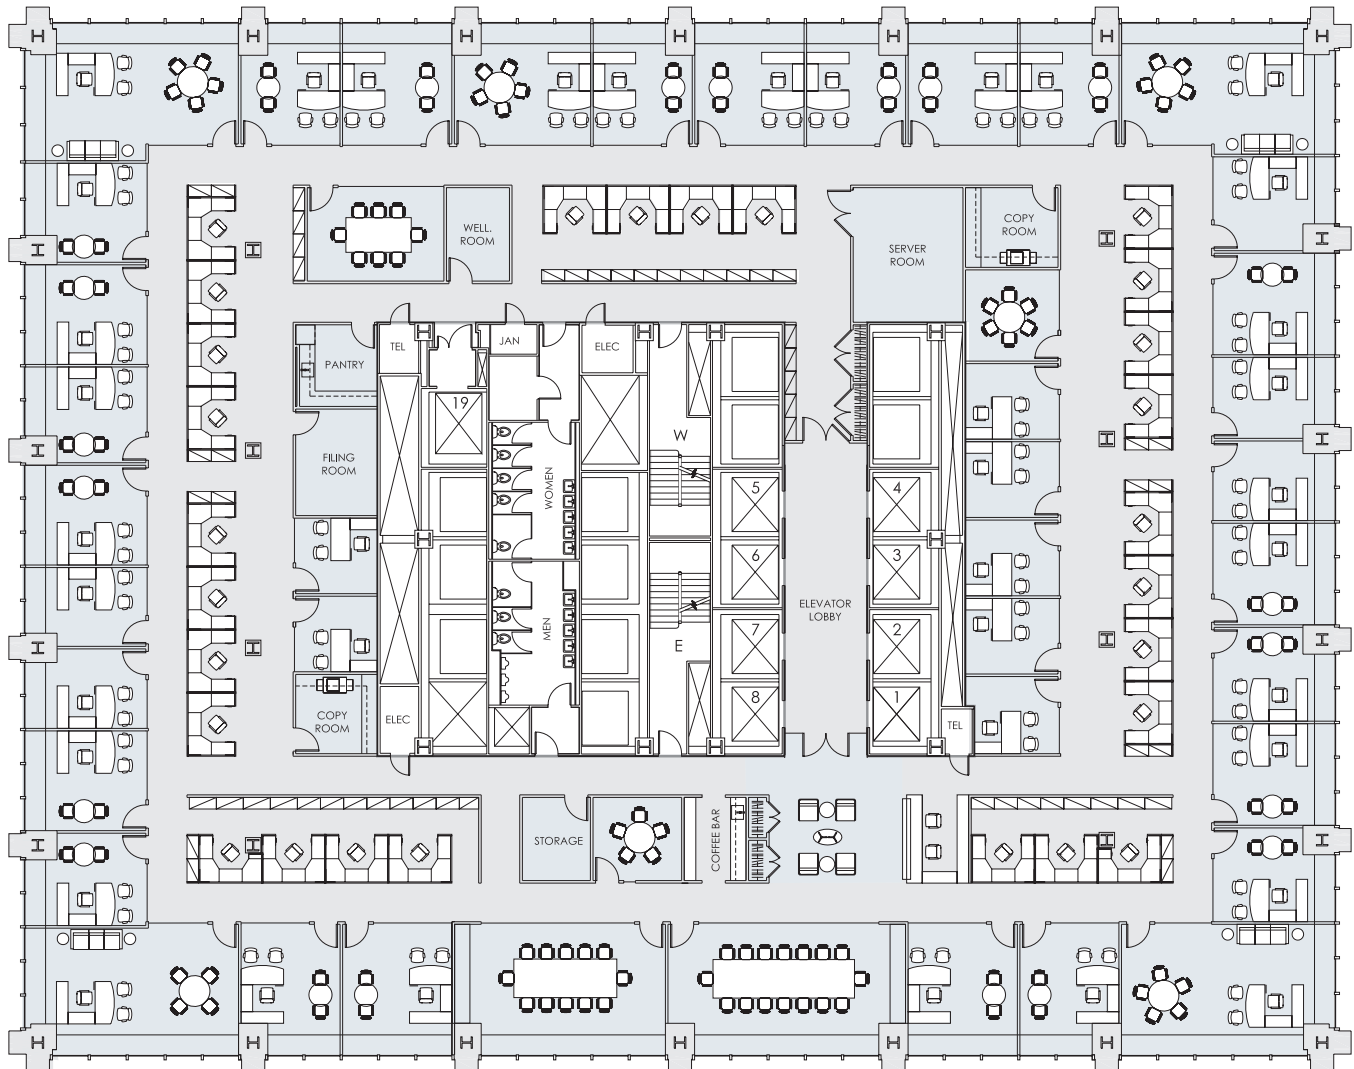

### FLOOR KEY

Executive Windowed Offices	2
Windowed Private Offices	9
Interior Offices	4
Receptionists	2
Workstations	132
Conference/Meeting Rooms	5
Pantry/Storage/Server	6
Total Personnel	149

FLOOR KEY	
Executive Windowed Offices	4
Windowed Private Offices	28
Interior Offices	7
Receptionists	2
Workstations	27
Conference/Meeting Rooms	5
Pantry/Storage/Server	7
Total Personnel	68