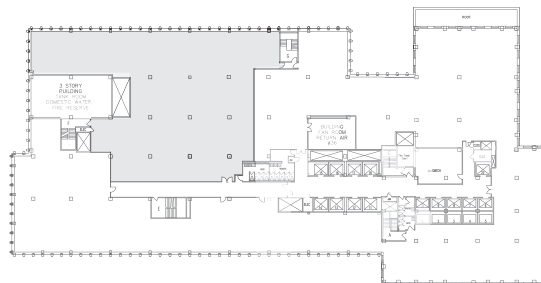

220E42NDST

THE NEWS BUILDING

EXISTING CONDITIONS
ROOM 1306 - 13,716 RSF

 VIEW THE SPACE

FLOOR KEY:	
Offices	17
Conference Room	3
Workstations	76
Pantry	1
Copy/Print/Storage	2
Storage	2
Reception	1
Total Headcount	97