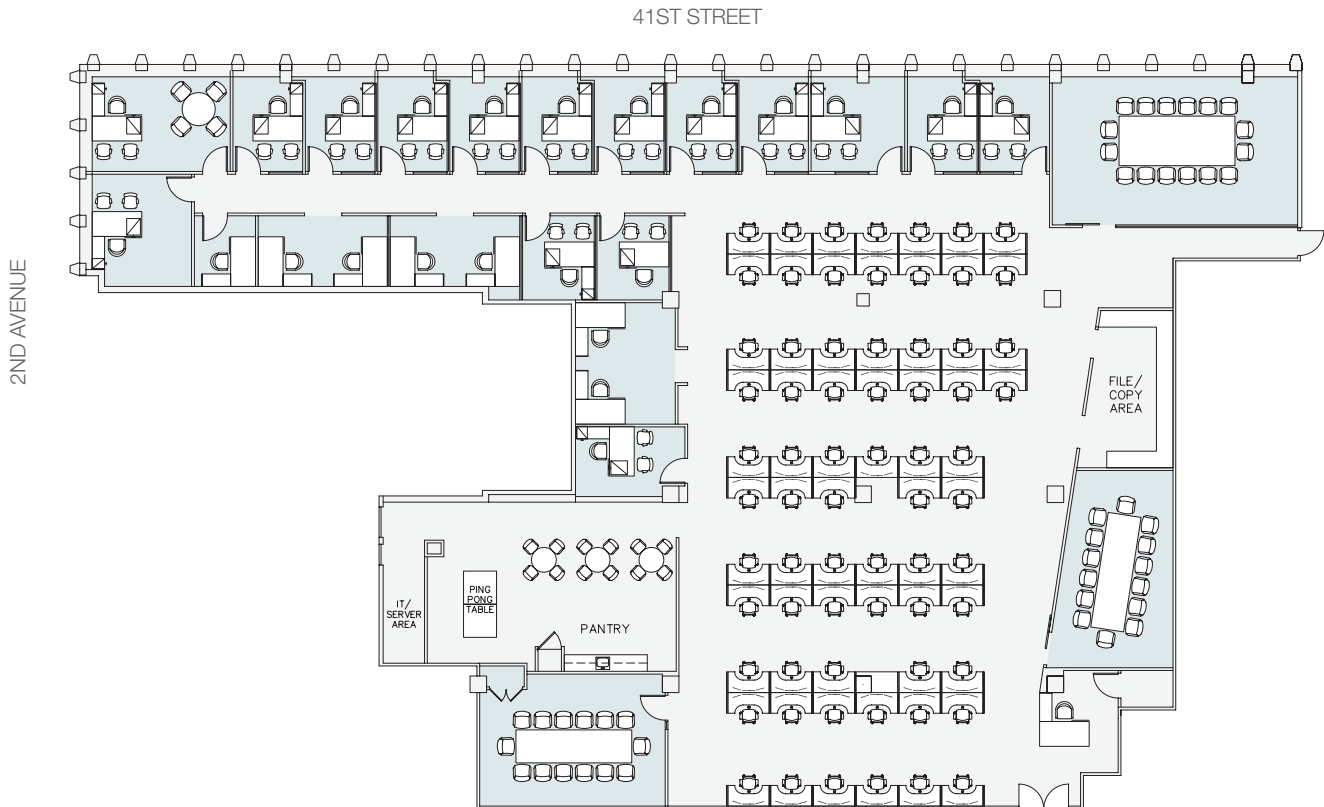

220E42NDST

THE NEWS BUILDING

EXISTING CONDITIONS
ROOM 1306 - 13,716 RSF

 VIEW THE SPACE

FLOOR KEY:	
Offices	17
Conference Room	3
Workstations	76
Pantry	1
Copy/Print/Storage	2
Storage	2
Reception	1
Total Headcount	97