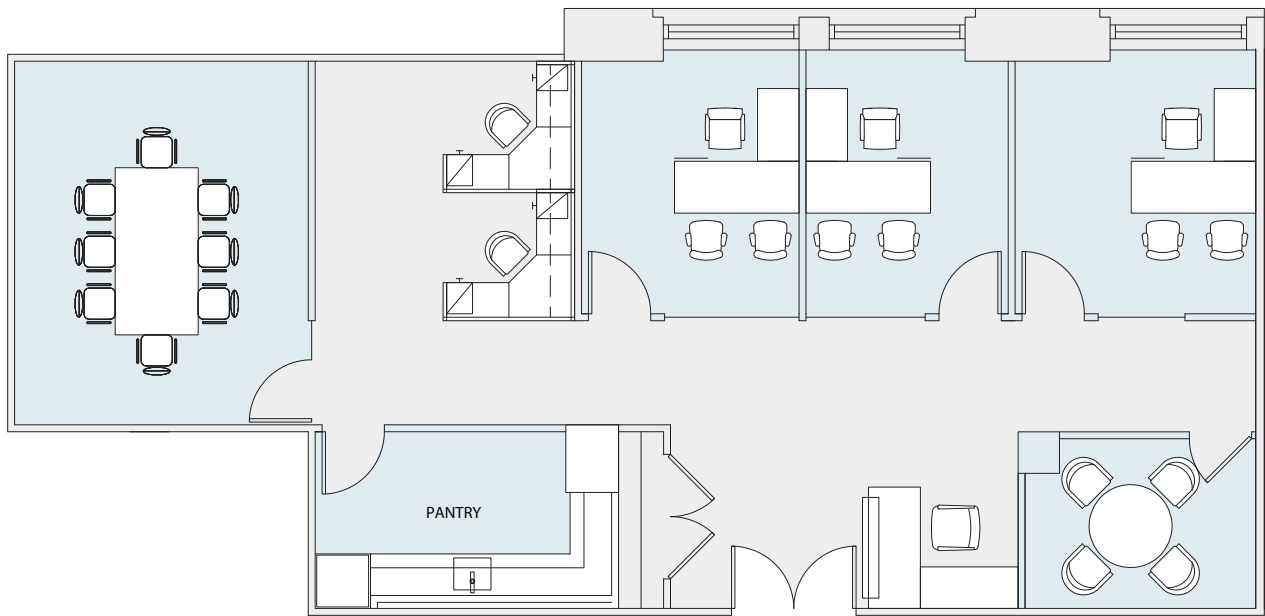

# 125 PARK

EXISTING CONDITIONS

SUITE 1500 – 2,779 RSF

FLOOR KEY	
Offices	3
Conference Room/Meeting Room	2
Workstations	2
Total	5

[Click here for more information](#)