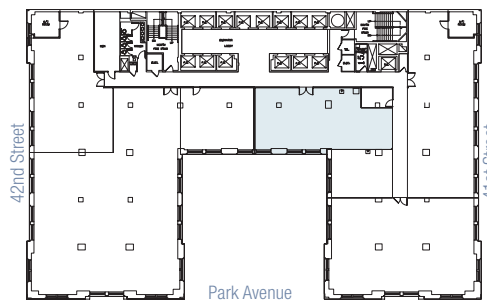

# 125 PARK

EXISTING CONDITIONS

SUITE 1500 – 2,779 RSF

FLOOR KEY	
Offices	3
Conference Room/Meeting Room	2
Workstations	2
Total	5

[Click here for more information](#)