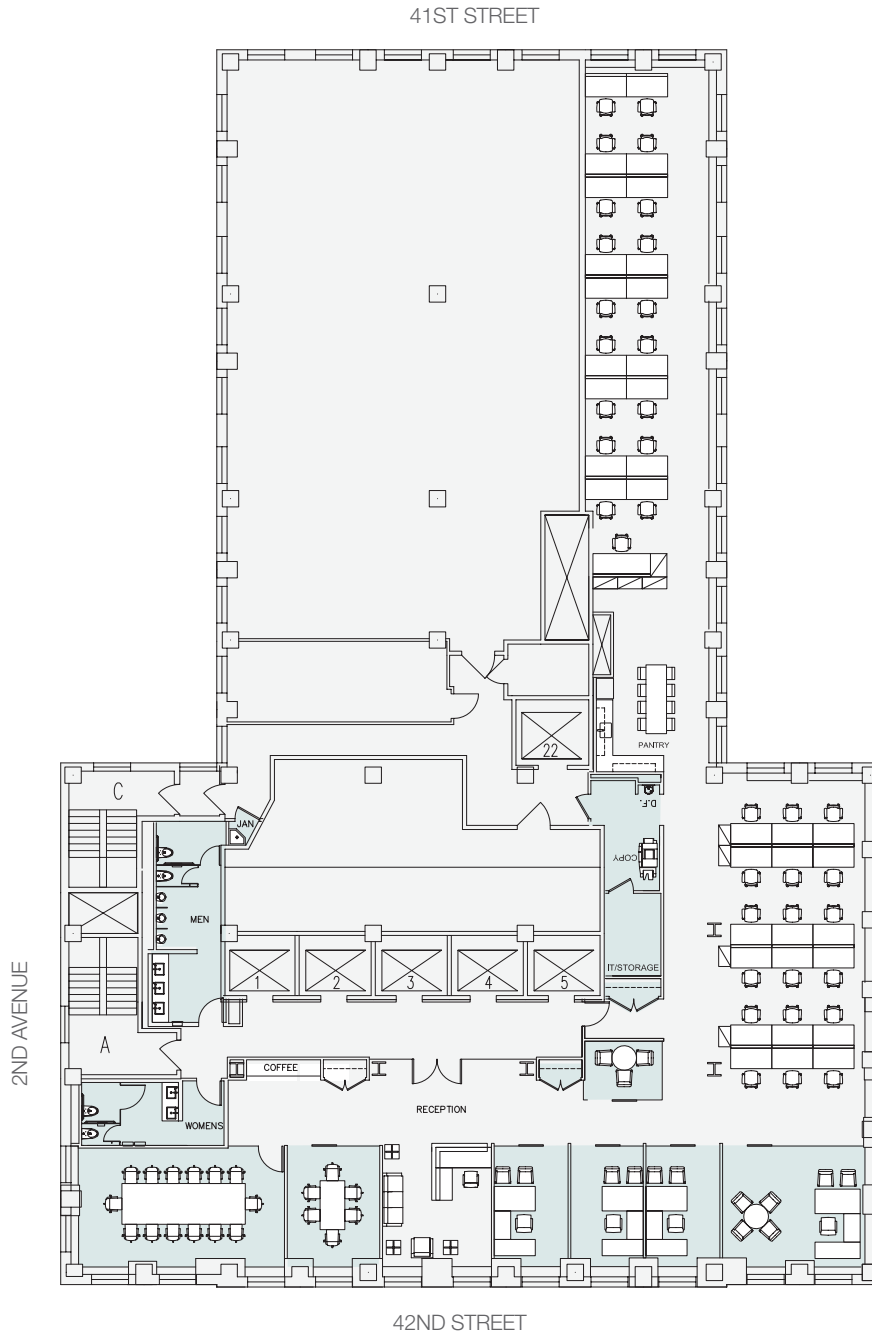

220E42NDST

THE NEWS BUILDING

PRE-BUILT
ENTIRE 25TH FLOOR - 8,838 RSF

FLOOR KEY:	
Offices	4
Conference Rooms	3
Workstations	37
Reception	1
IT/Storage	1
Total Headcount	42

[Click here for more information](#)