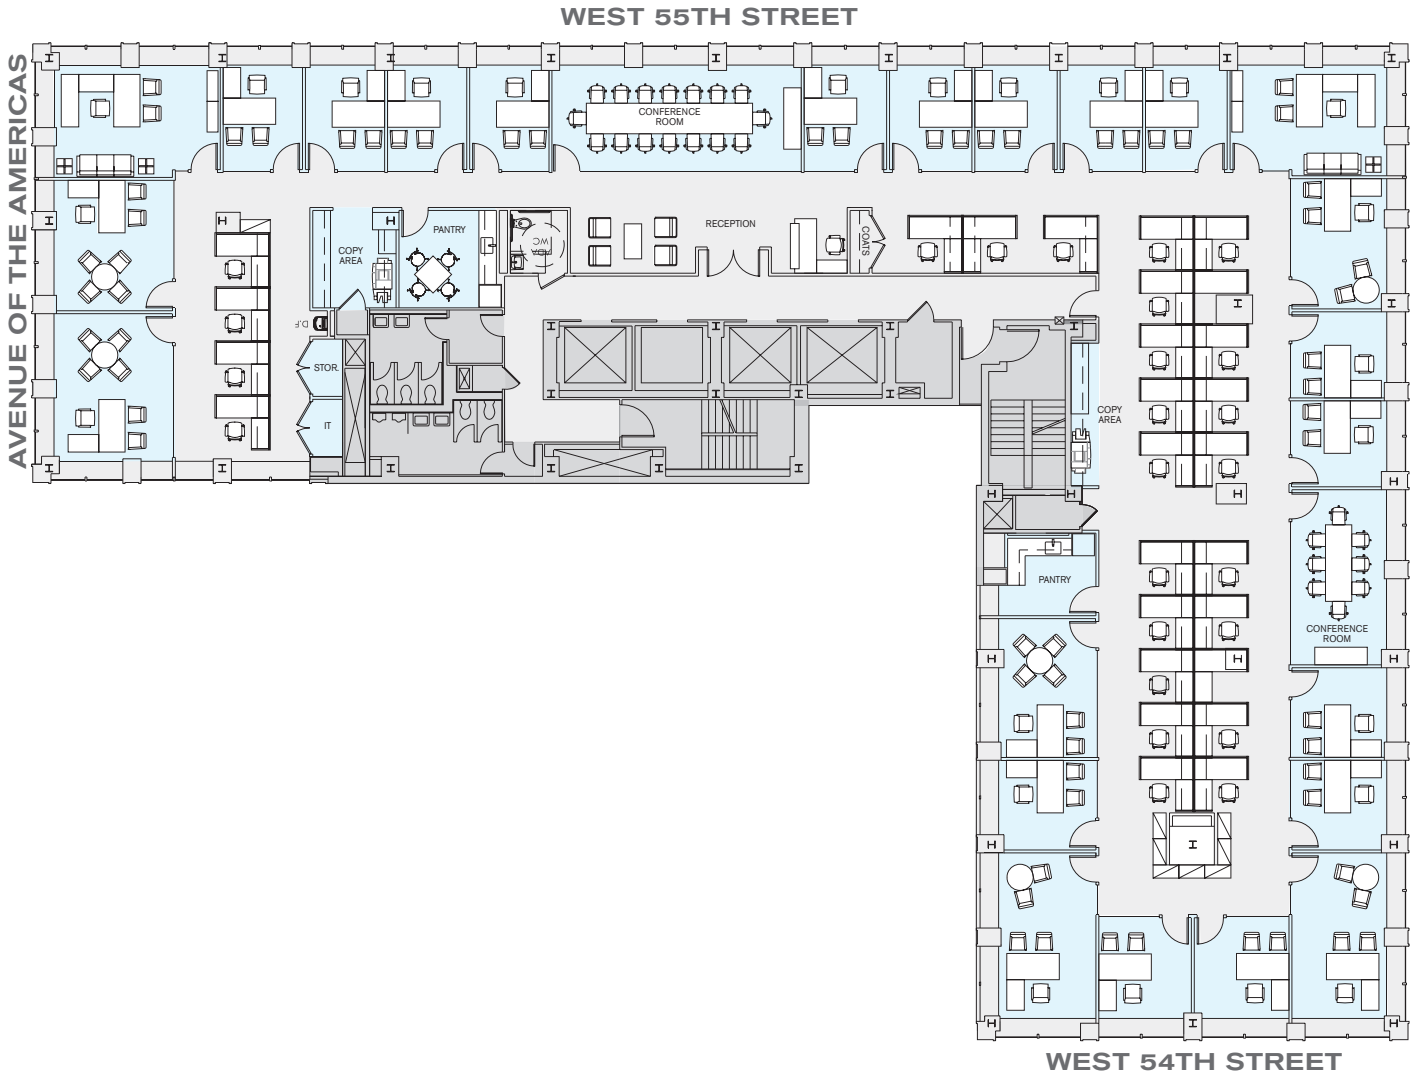

## PROPOSED OPEN LAYOUT

### ENTIRE 29TH FLOOR - 13,459 RSF

FLOOR KEY	
Offices	10
Workstations	41
Conference Rooms	2
Meeting Rooms	3
Pantry	1
IT Room	1
Receptionist	1
<b>Total Personnel</b>	<b>52</b>

[Click here for more information](#)

## PROPOSED OFFICE LAYOUT

ENTIRE 29TH FLOOR - 13,331 RSF

FLOOR KEY	
Offices	24
Workstations	25
Conference Rooms	2
Pantry	2
IT Room	1
Receptionist	1
<b>Total Personnel</b>	<b>52</b>

[Click here for more information](#)