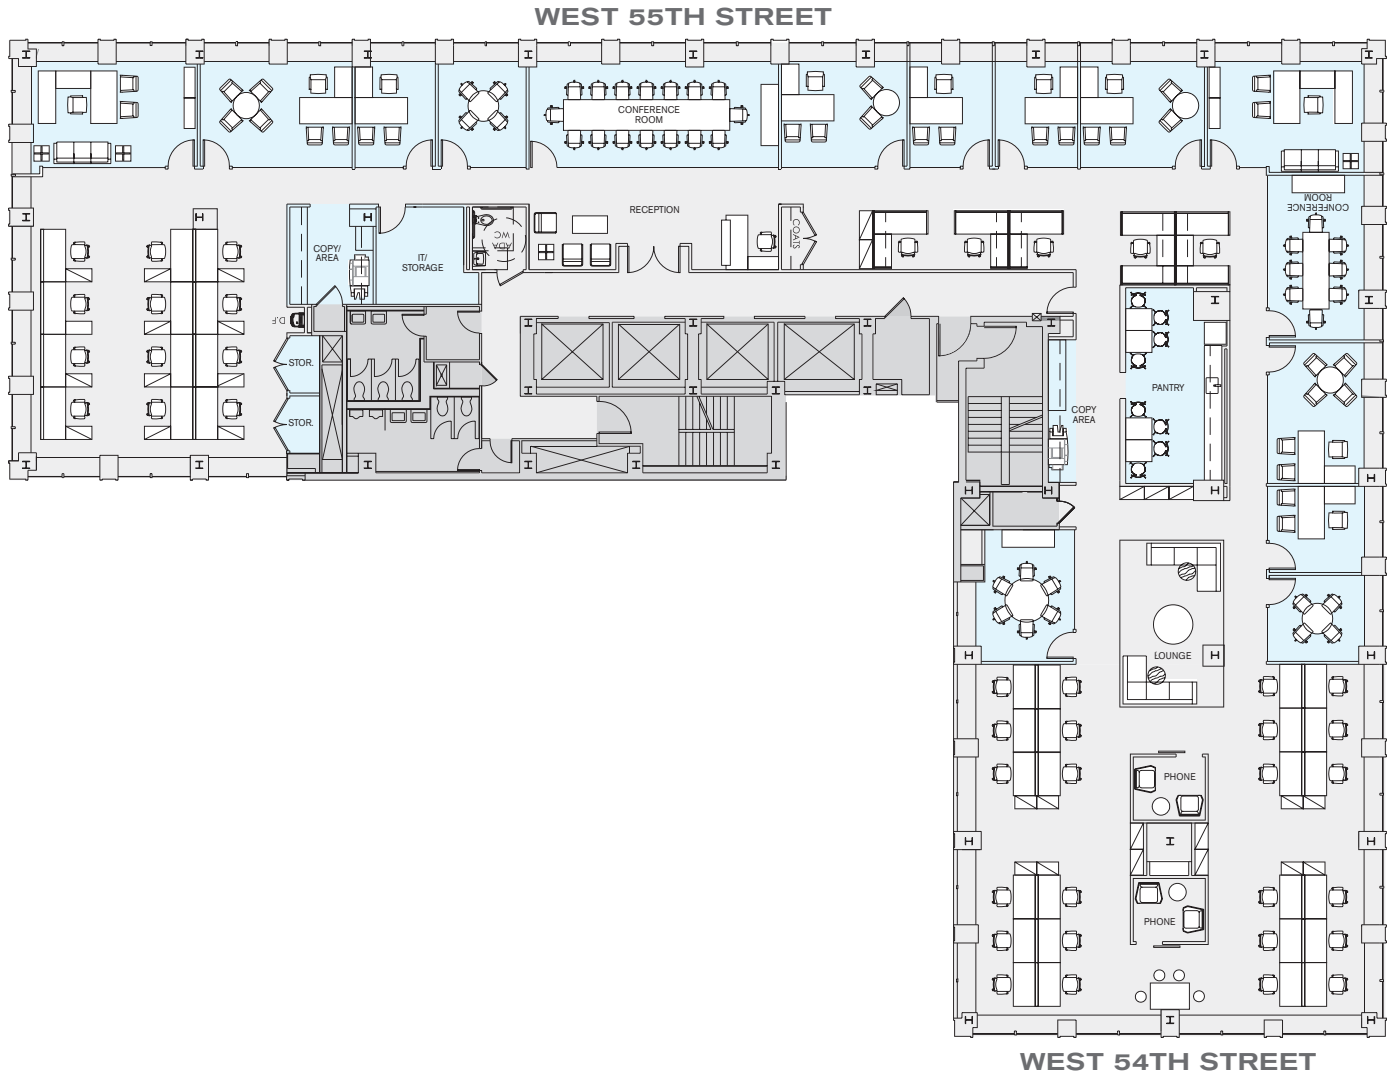

# 1350

Avenue of the Americas

## PROPOSED OPEN LAYOUT

### ENTIRE 29TH FLOOR - 13,459 RSF

FLOOR KEY	
Offices	10
Workstations	41
Conference Rooms	2
Meeting Rooms	3
Pantry	1
IT Room	1
Receptionist	1
<b>Total Personnel</b>	<b>52</b>

[Click here for more information](#)

## PROPOSED OFFICE LAYOUT

ENTIRE 29TH FLOOR - 13,331 RSF

FLOOR KEY	
Offices	24
Workstations	25
Conference Rooms	2
Pantry	2
IT Room	1
Receptionist	1
<b>Total Personnel</b>	<b>52</b>

[Click here for more information](#)