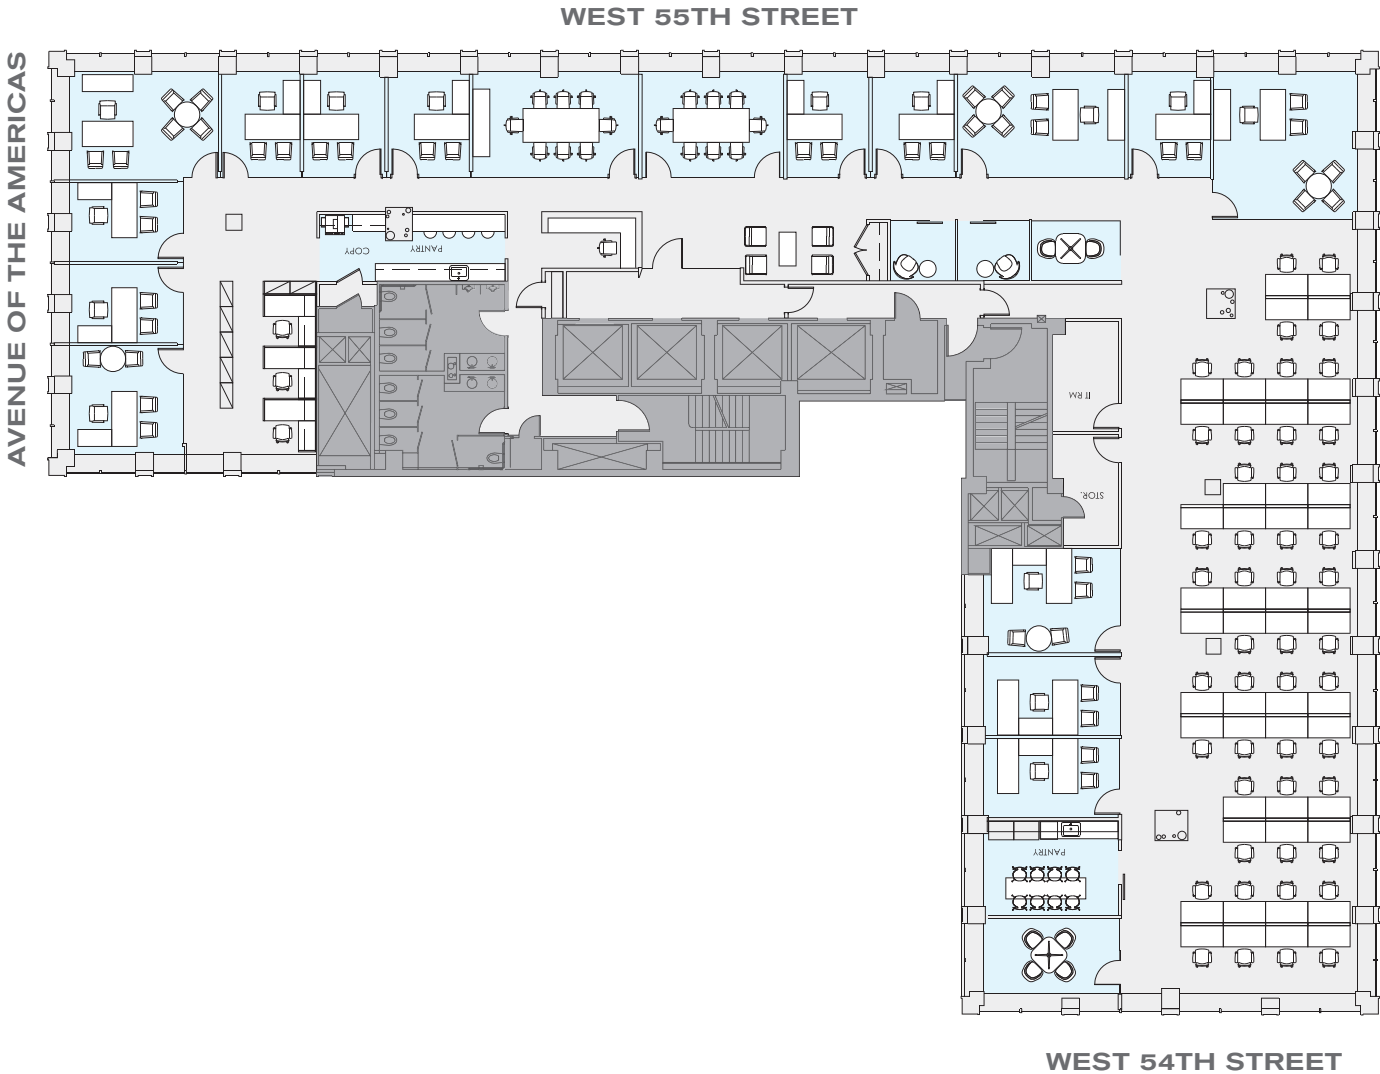

1350

Avenue of the Americas

EXISTING CONDITIONS

ENTIRE 33RD FLOOR - 13,287 RSF

FLOOR KEY	
Offices	15
Workstations	51
Conference Rooms	2
Pantry	2
Receptionist	1
Total Personnel	67