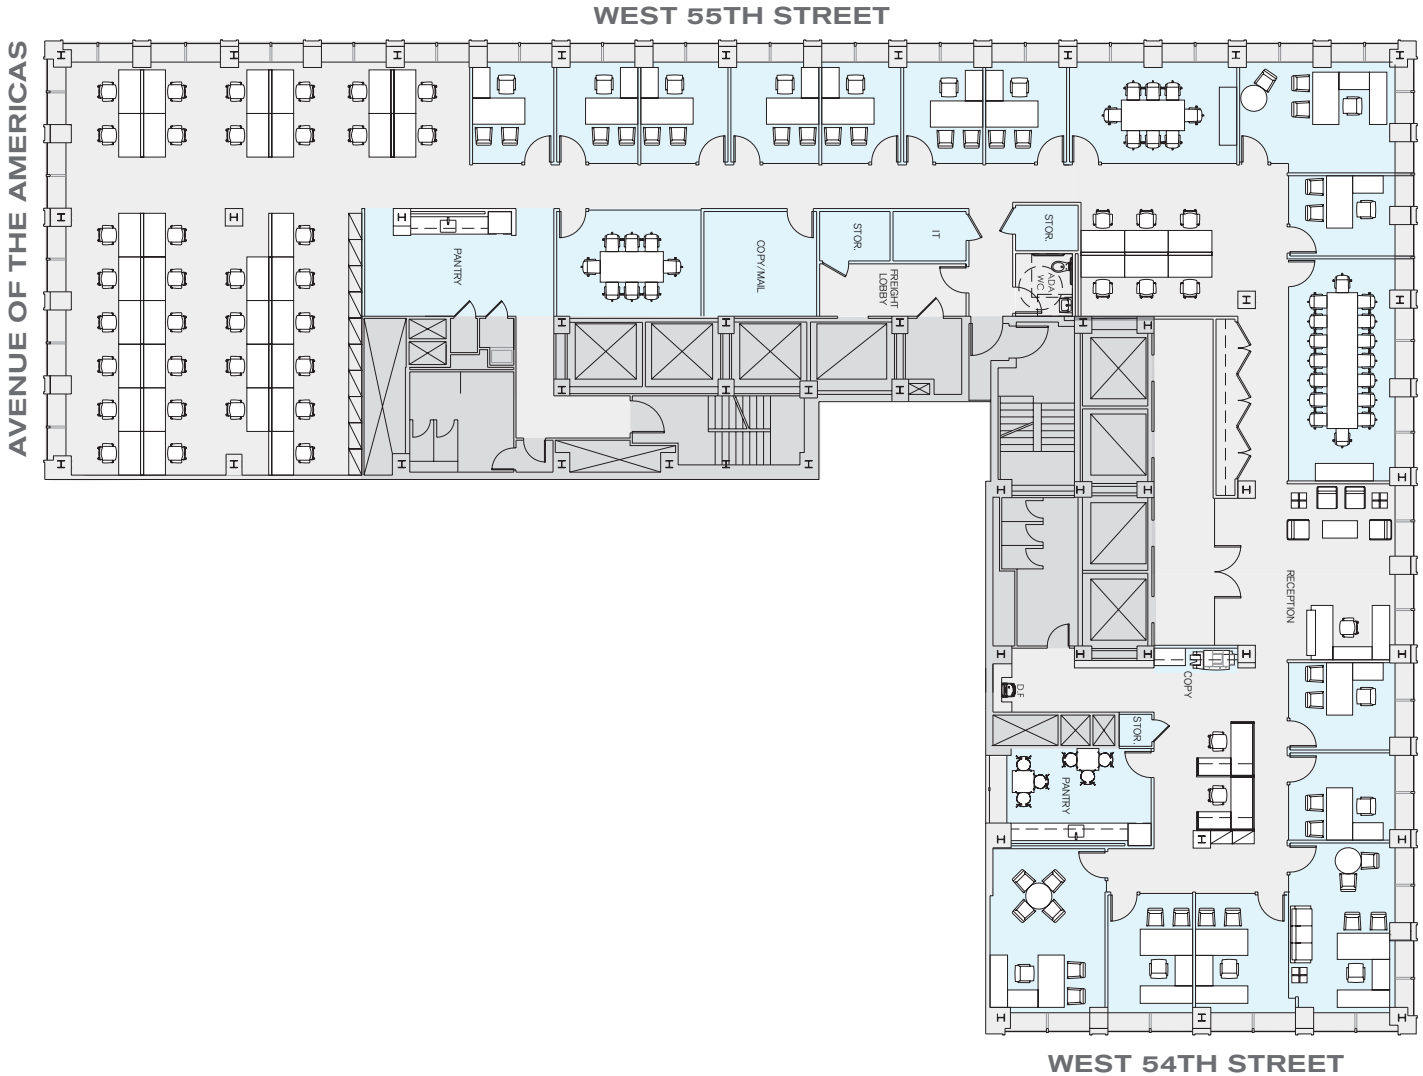

# 1350

Avenue of the Americas

## PROPOSED OPEN LAYOUT

ENTIRE 17TH FLOOR - 12,809 RSF

FLOOR KEY	
Offices	15
Workstations	42
Conference Rooms	3
Pantry	2
Receptionist	1
<b>Total Personnel</b>	<b>58</b>

[Click here for more information](#)

## PROPOSED OFFICE LAYOUT

ENTIRE 17TH FLOOR - 12,809 RSF

FLOOR KEY	
Total Offices	21
Total Cubicles	25
Conference Rooms	2
Pantry	1
Receptionist	1
<b>Total Personnel</b>	<b>47</b>

[Click here for more information](#)