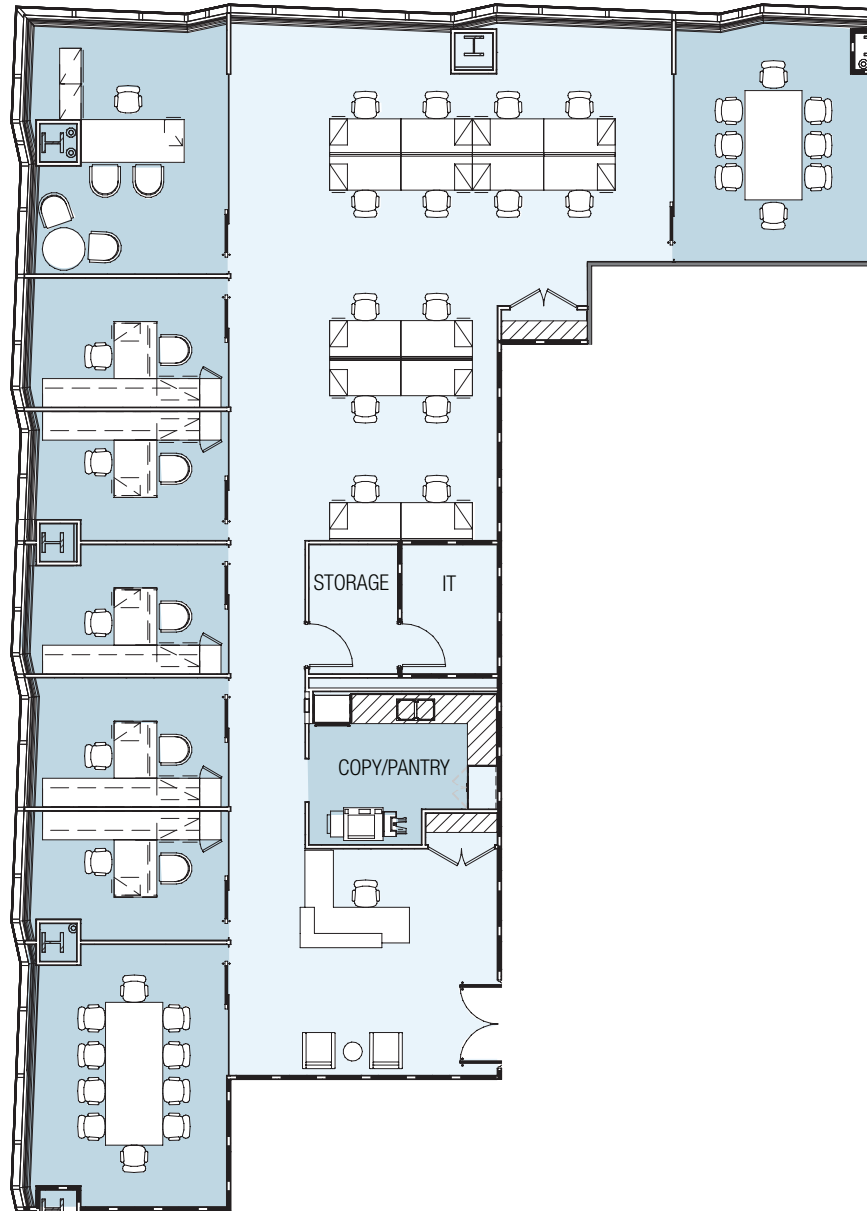

# TOWER46

PRE-BUILT

SUITE 2203 - 5,385 RSF

 VIEW THE SPACE

Program	Quantity
Executive Office	1
Associate Offices	5
Trading Desks	14
Reception	1
<b>TOTAL STAFF</b>	<b>21</b>

[Click here for more information](#)