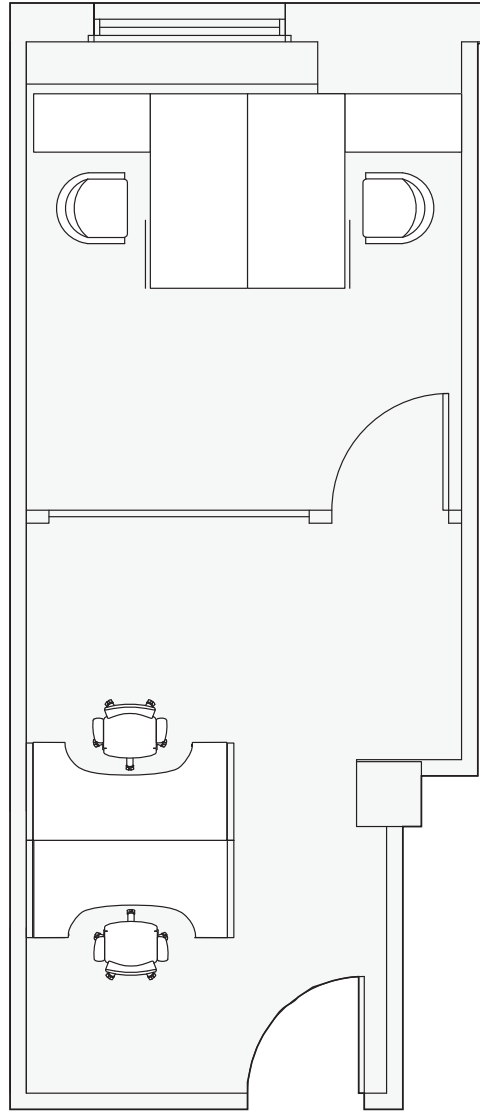

PROPOSED CONDITIONS - 508 RSF

FLOOR KEY	
Total Offices	1
Workstations	2
Receptionist	1
Total Personnel	4