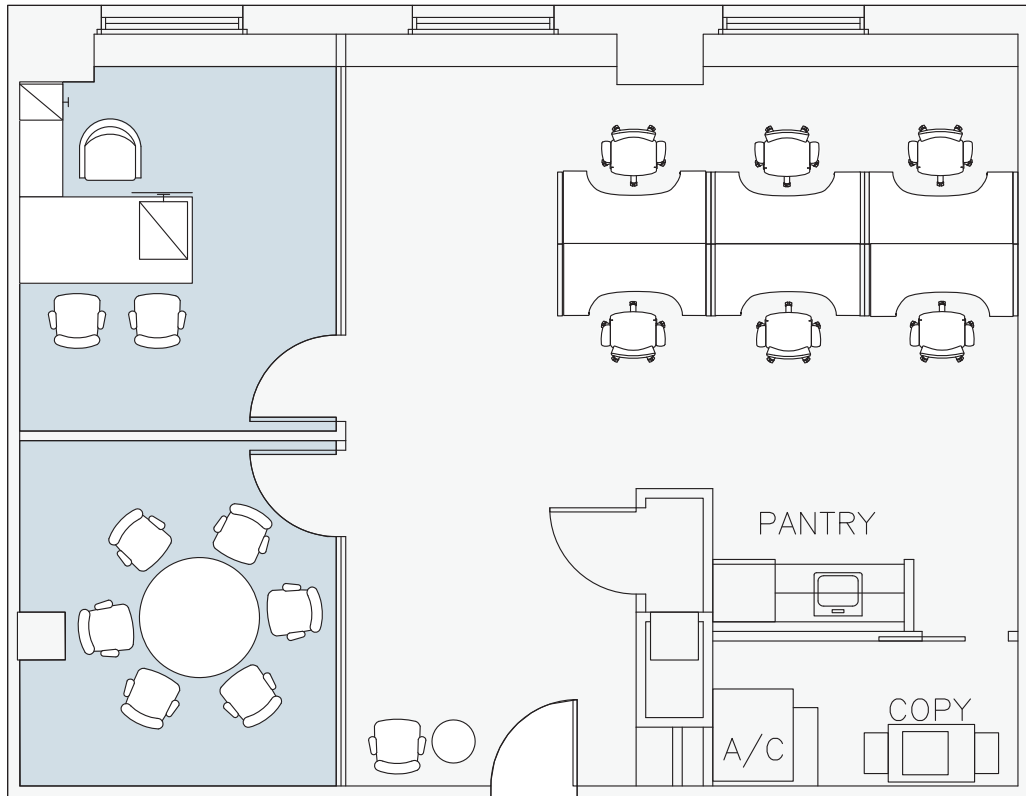

PROPOSED CONDITIONS - 1,502 RSF

FLOOR KEY	
Total Offices	1
Conference Room	1
Workstations	6
Total Personnel	7