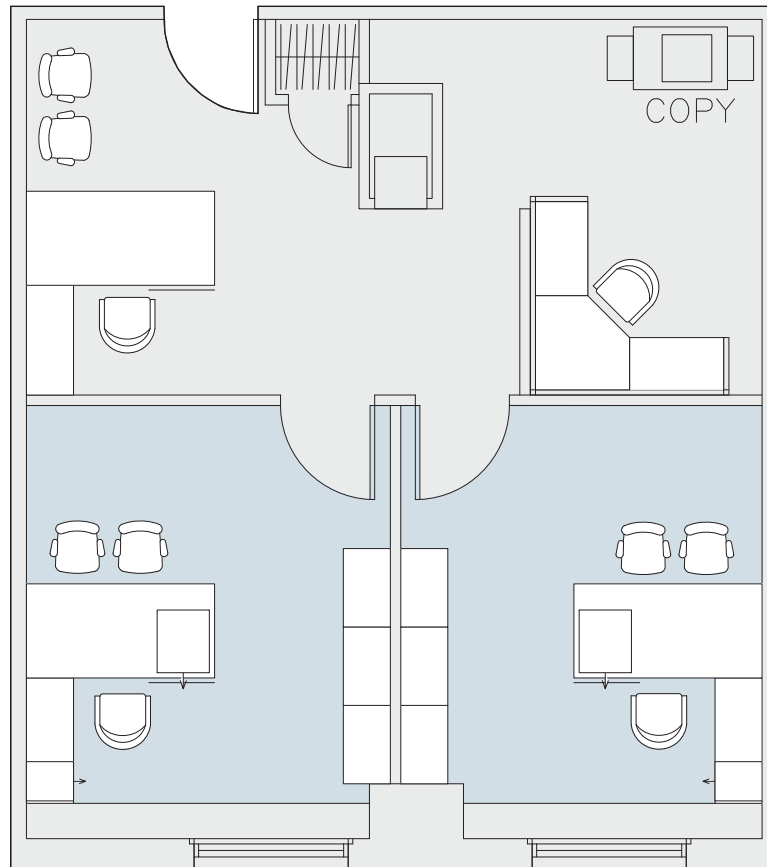

EXISTING CONDITIONS - 1,041 RSF

FLOOR KEY	
Total Offices	2
Workstations	1
Receptionist	1
Total Personnel	4