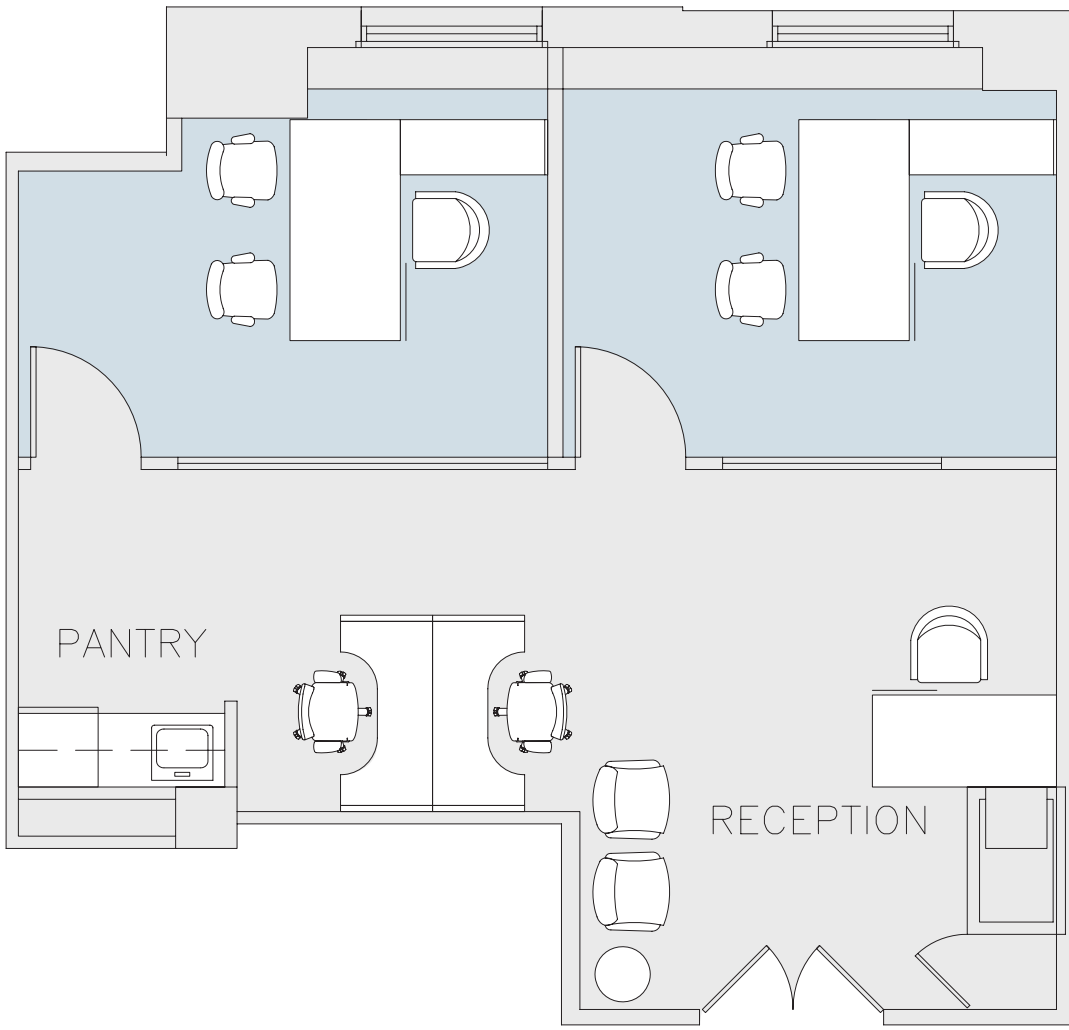

PROPOSED LAYOUT - 1,100 RSF

FLOOR KEY	
Offices	2
Workstations	2
Receptionist	1
Total Personnel	5