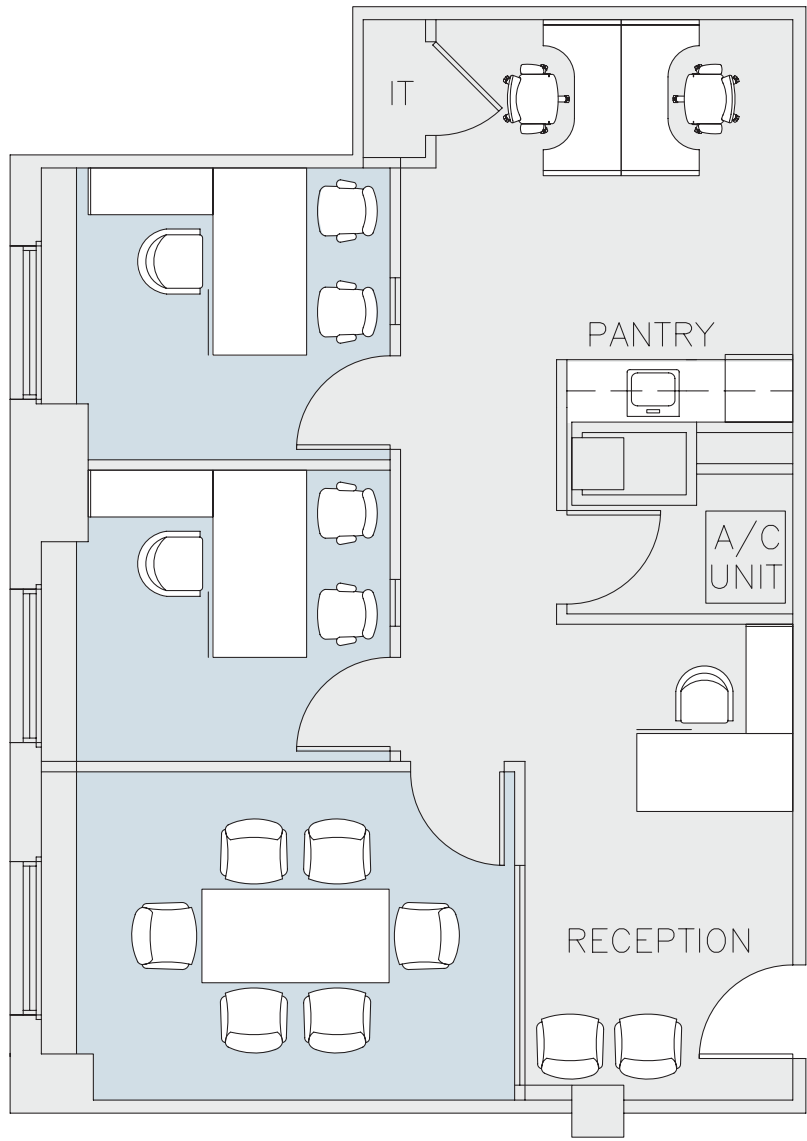

PROPOSED LAYOUT - 1,344 RSF

FLOOR KEY	
Total Offices	2
Conference Room	1
Workstations	2
Receptionist	1
Total Personnel	5