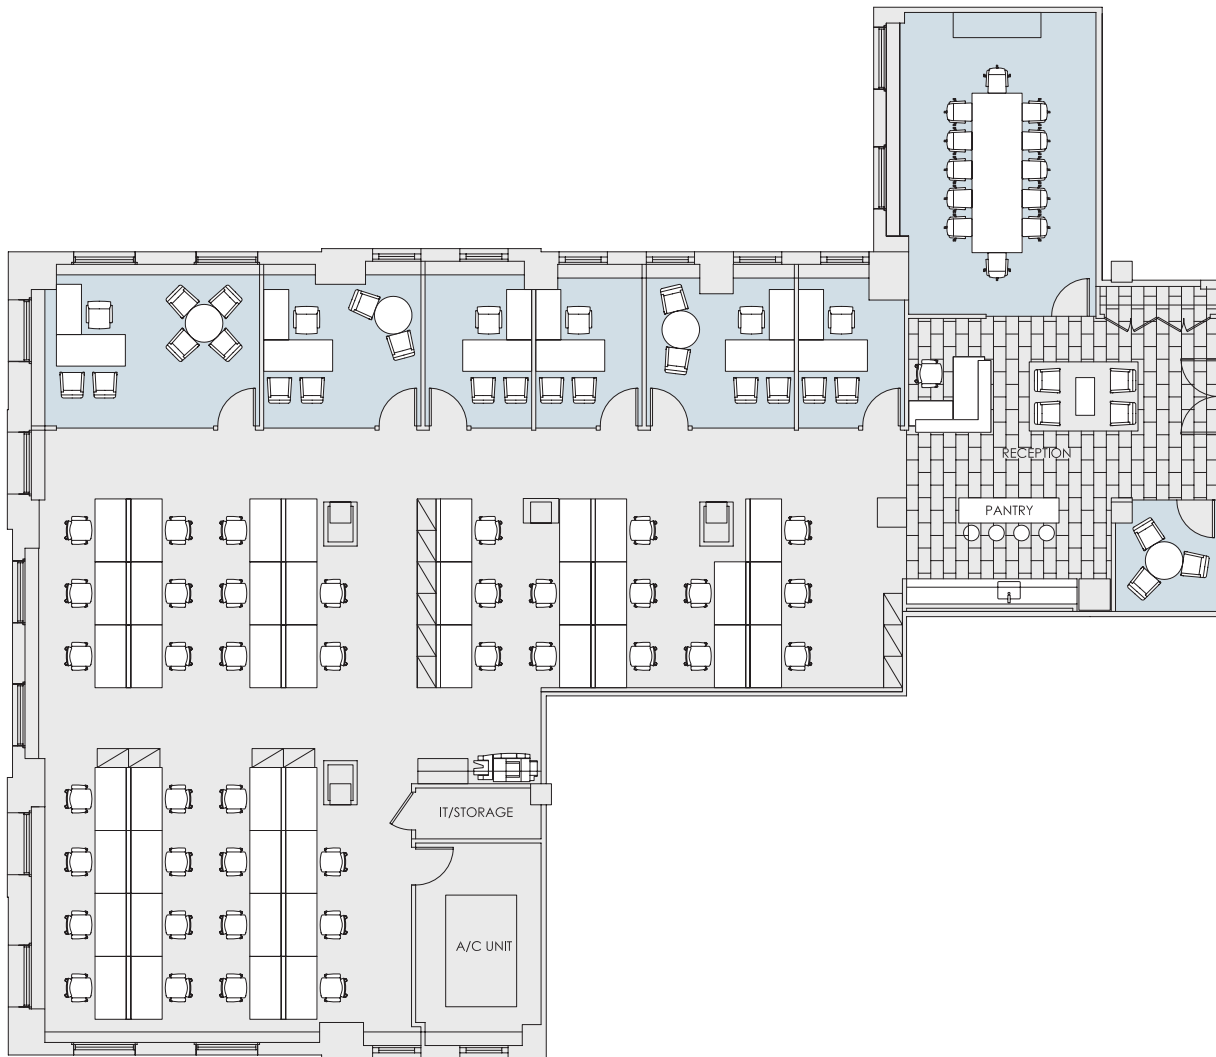

## PROPOSED LAYOUT - 7,537 RSF

FLOOR KEY	
Total Offices	6
Conference Room	2
Workstations	39
Receptionist	1
Total Personnel	46