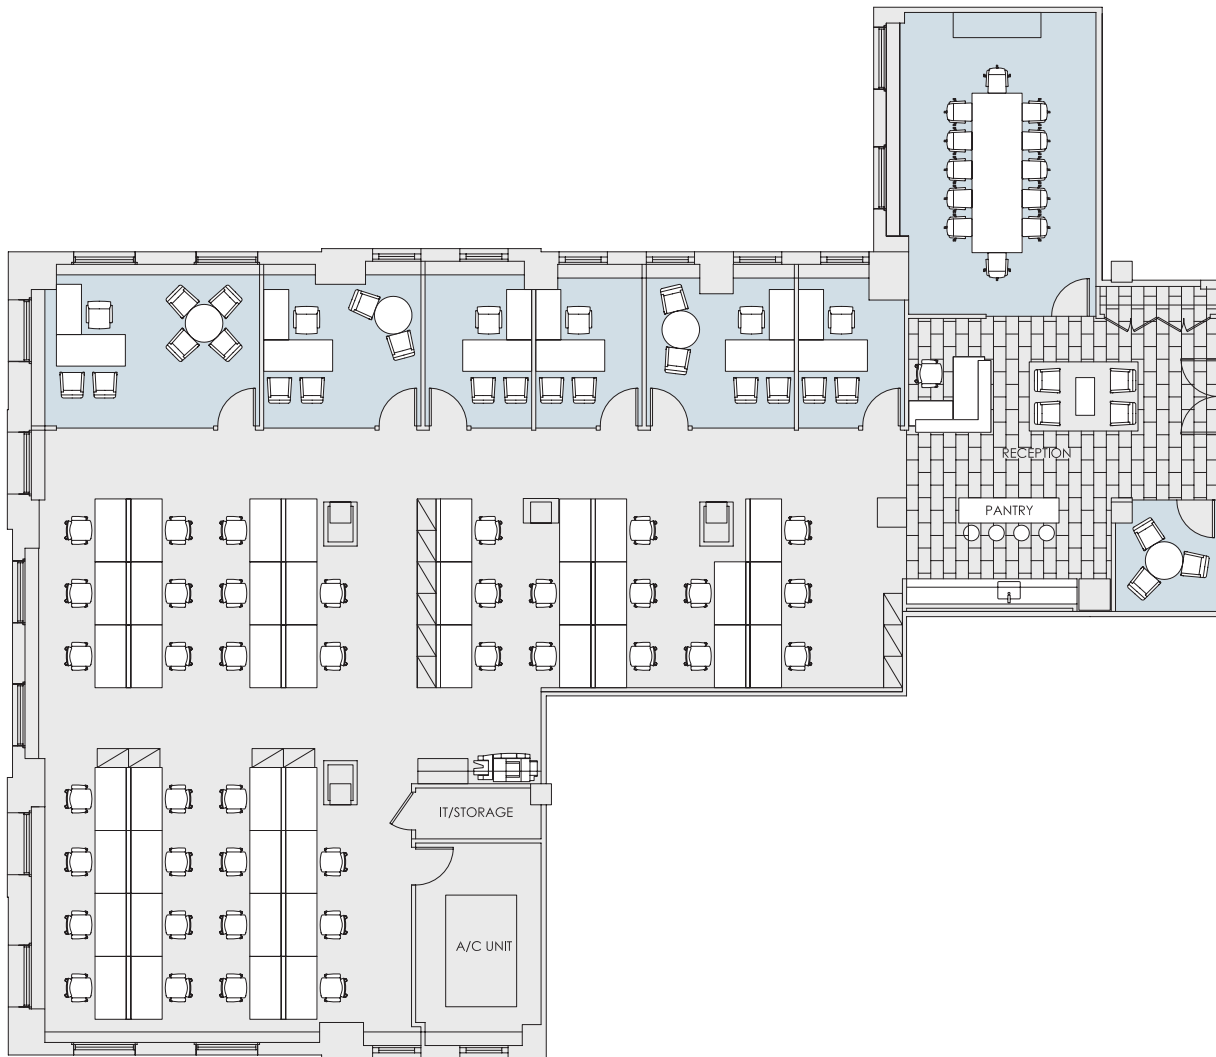

PROPOSED LAYOUT - 7,537 RSF

FLOOR KEY	
Total Offices	6
Conference Room	2
Workstations	39
Receptionist	1
Total Personnel	46