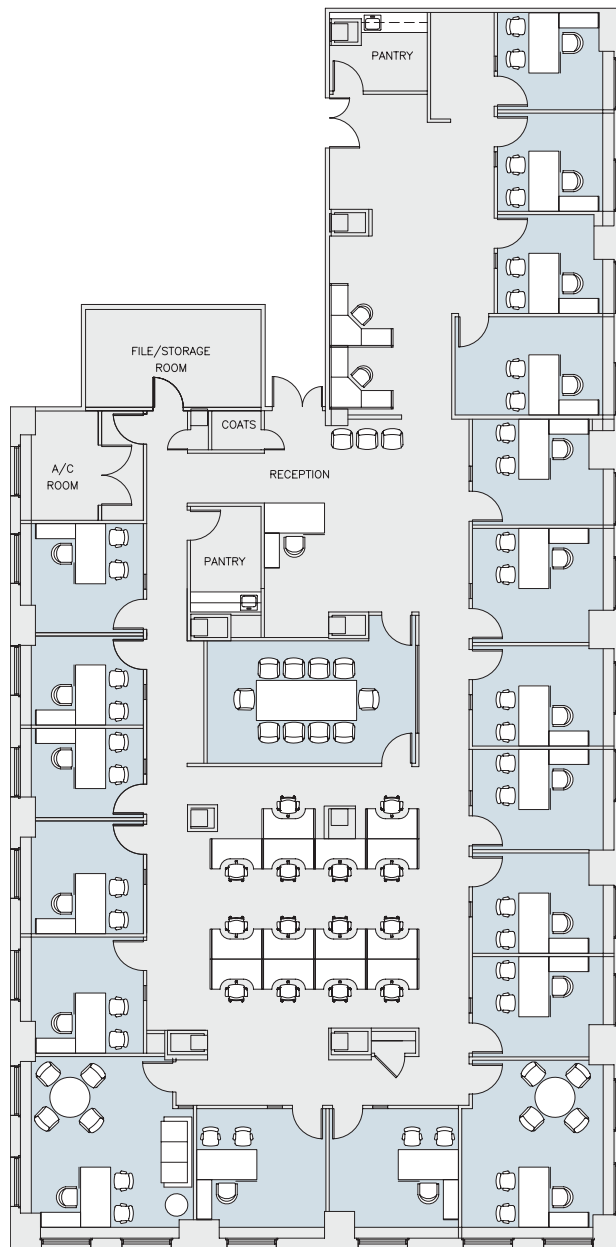

EXISTING CONDITIONS - 10,210 RSF

FLOOR KEY	
Total Offices	19
Conference Rooms	1
Workstations	16
Receptionist	1
Total Personnel	36