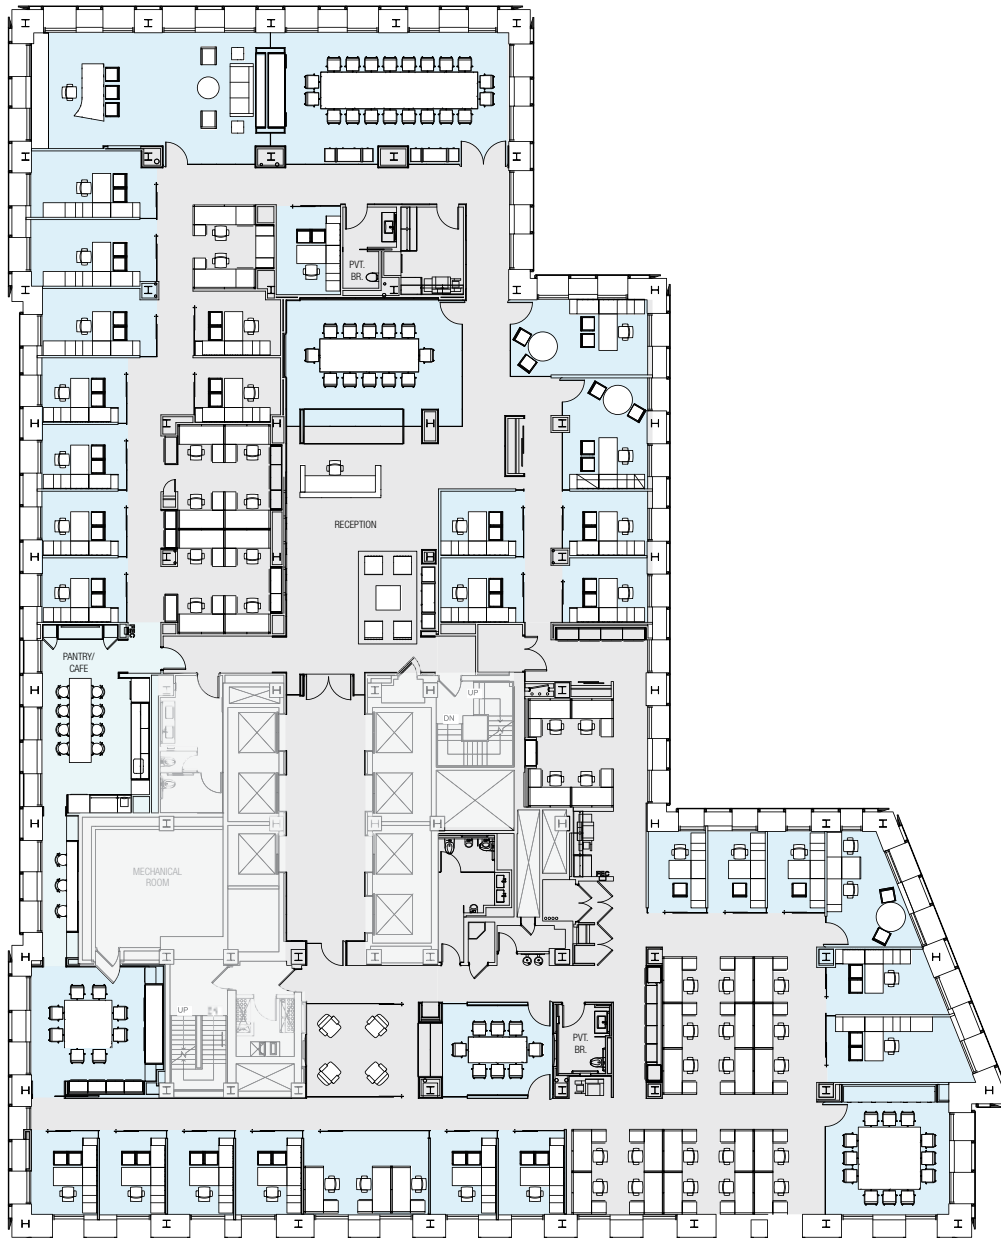

3

COLUMBUS
CIRCLE

EXISTING CONDITIONS

23RD FLOOR – 21,226 RSF

FLOOR KEY	
Offices	27
Conference Rooms	5
Workstations	35
Pantry/Cafe	1
Reception	1
Total Employees	63