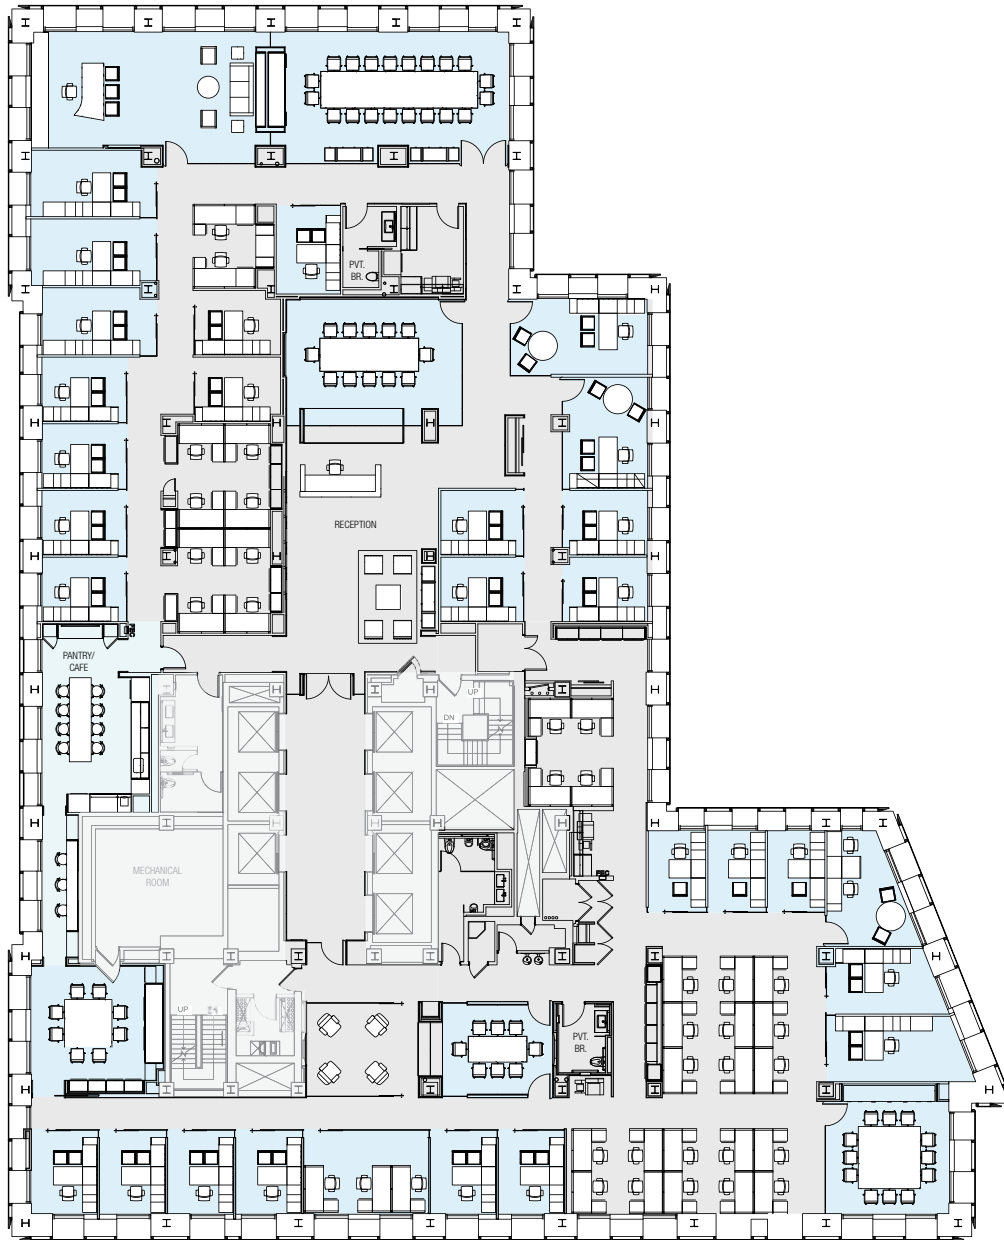

# 3

COLUMBUS  
CIRCLE

EXISTING CONDITIONS  
23RD FLOOR – 21,226 RSF

FLOOR KEY	
Offices	28
Conference Rooms	5
Workstations	35
Pantry/Cafe	1
Reception	1
Total Employees	64