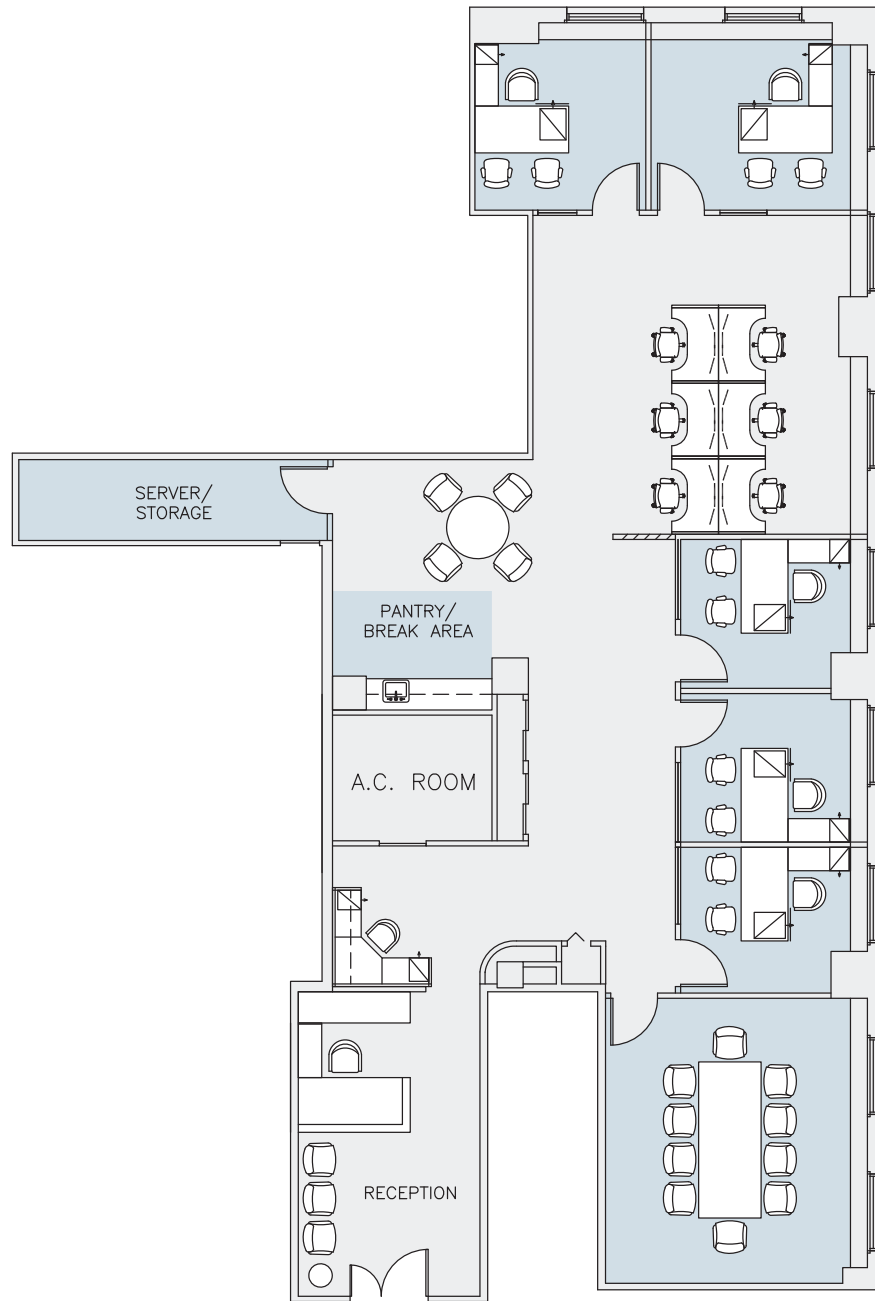

EXISTING CONDITIONS - 4,143 RSF

FLOOR KEY	
Total Offices	5
Conference Room	1
Workstations	7
Receptionist	1
Total Personnel	13