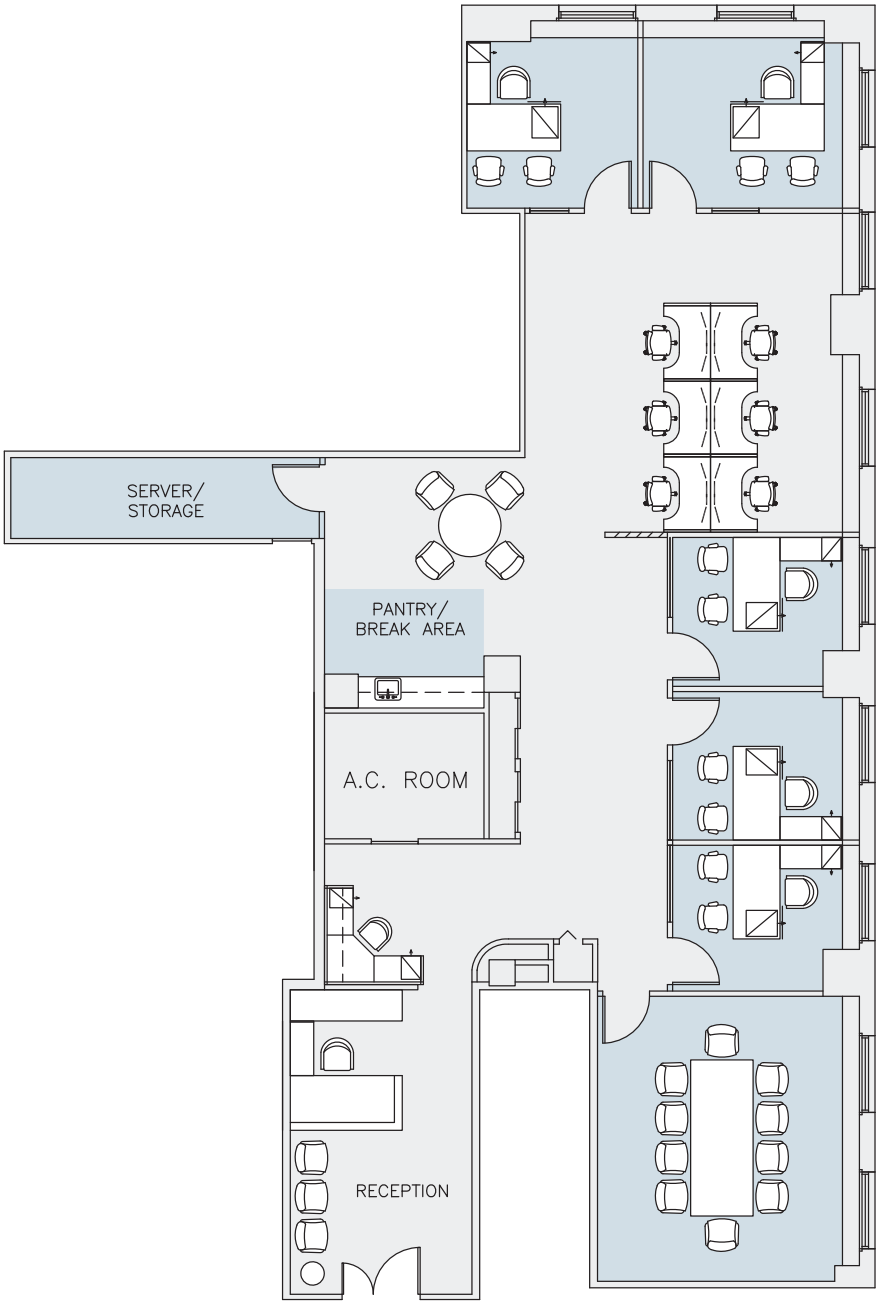

EXISTING CONDITIONS - 4,143 RSF

FLOOR KEY	
Total Offices	5
Conference Room	1
Workstations	7
Receptionist	1
Total Personnel	13