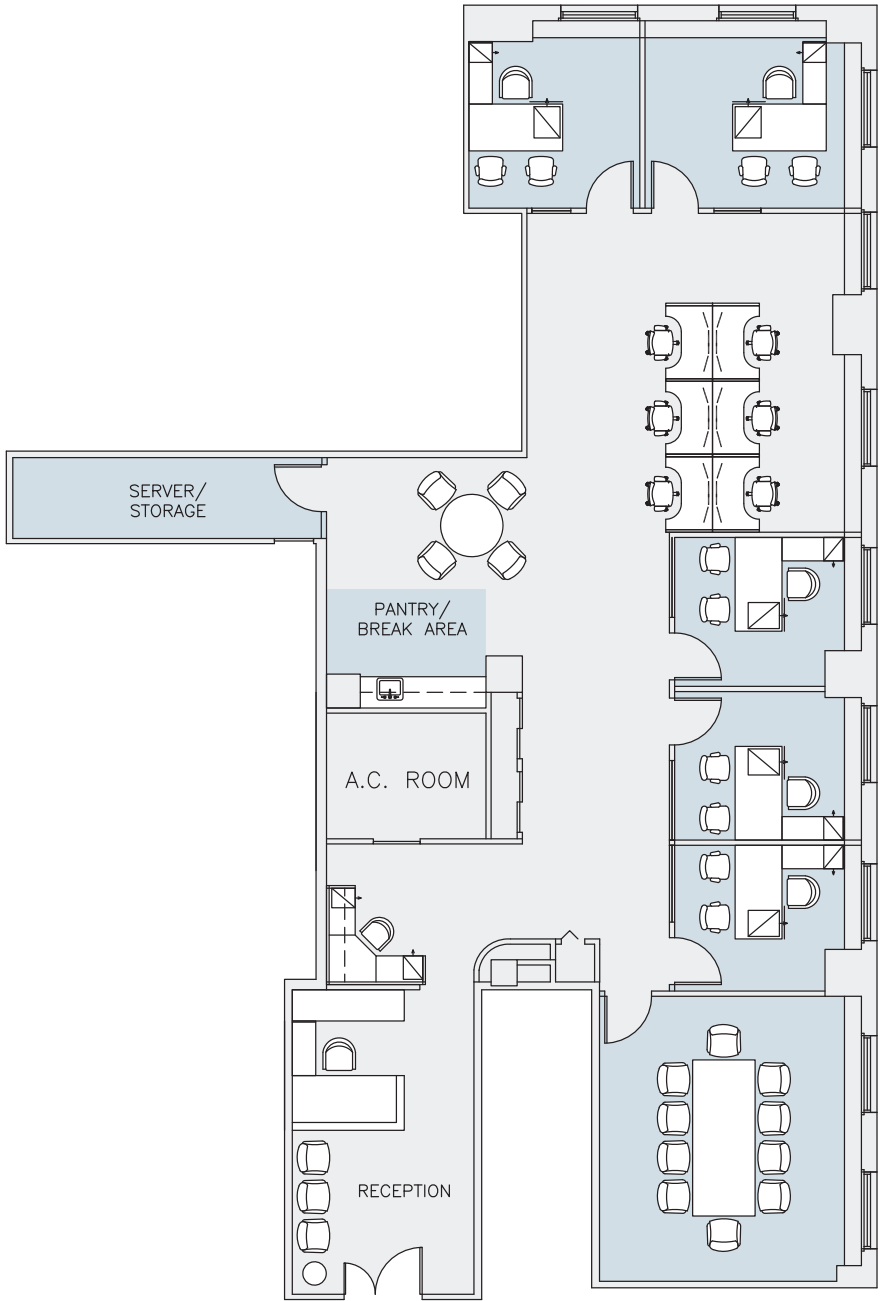

EXISTING CONDITIONS - 4,143 RSF

FLOOR KEY	
Total Offices	5
Conference Room	1
Workstations	7
Receptionist	1
Total Personnel	13