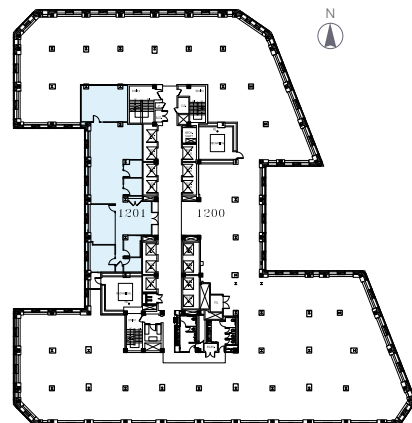

3

COLUMBUS
CIRCLE

PARTIAL 12TH FLOOR TEST FIT
(FURNITURE AVAILABLE)

ROOM 1201 - 4,052 RSF

FLOOR KEY	
Offices	3
Workstations	16
Reception	1
Conference Rooms	2
Total Employees	19