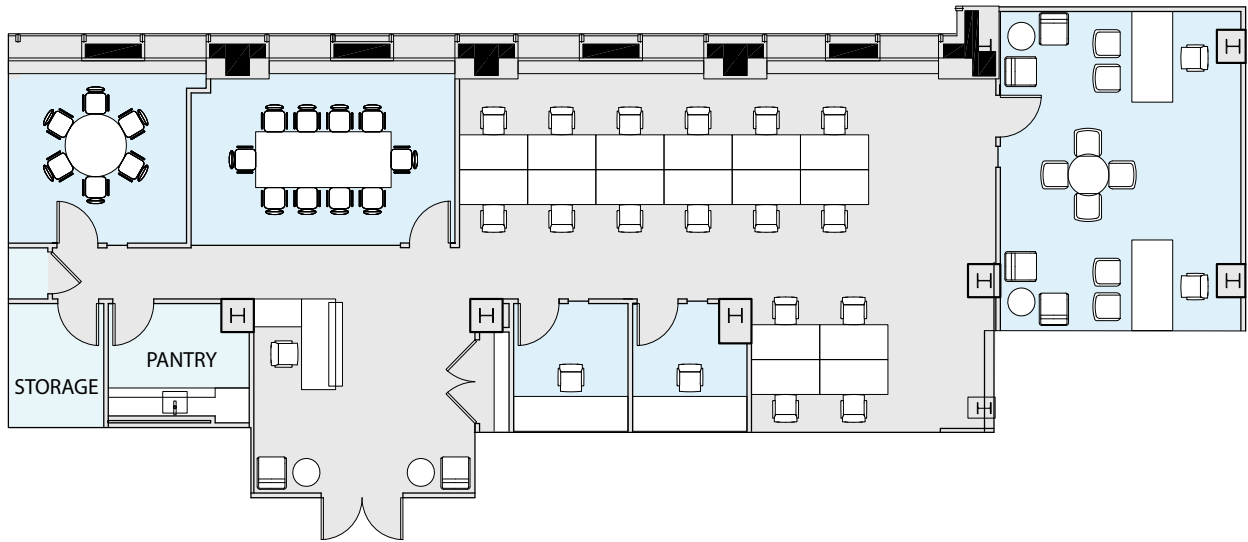

3

COLUMBUS
CIRCLE

PARTIAL 12TH FLOOR TEST FIT
(FURNITURE AVAILABLE)

ROOM 1201 - 4,052 RSF

FLOOR KEY	
Offices	3
Workstations	16
Reception	1
Conference Rooms	2
Total Employees	19