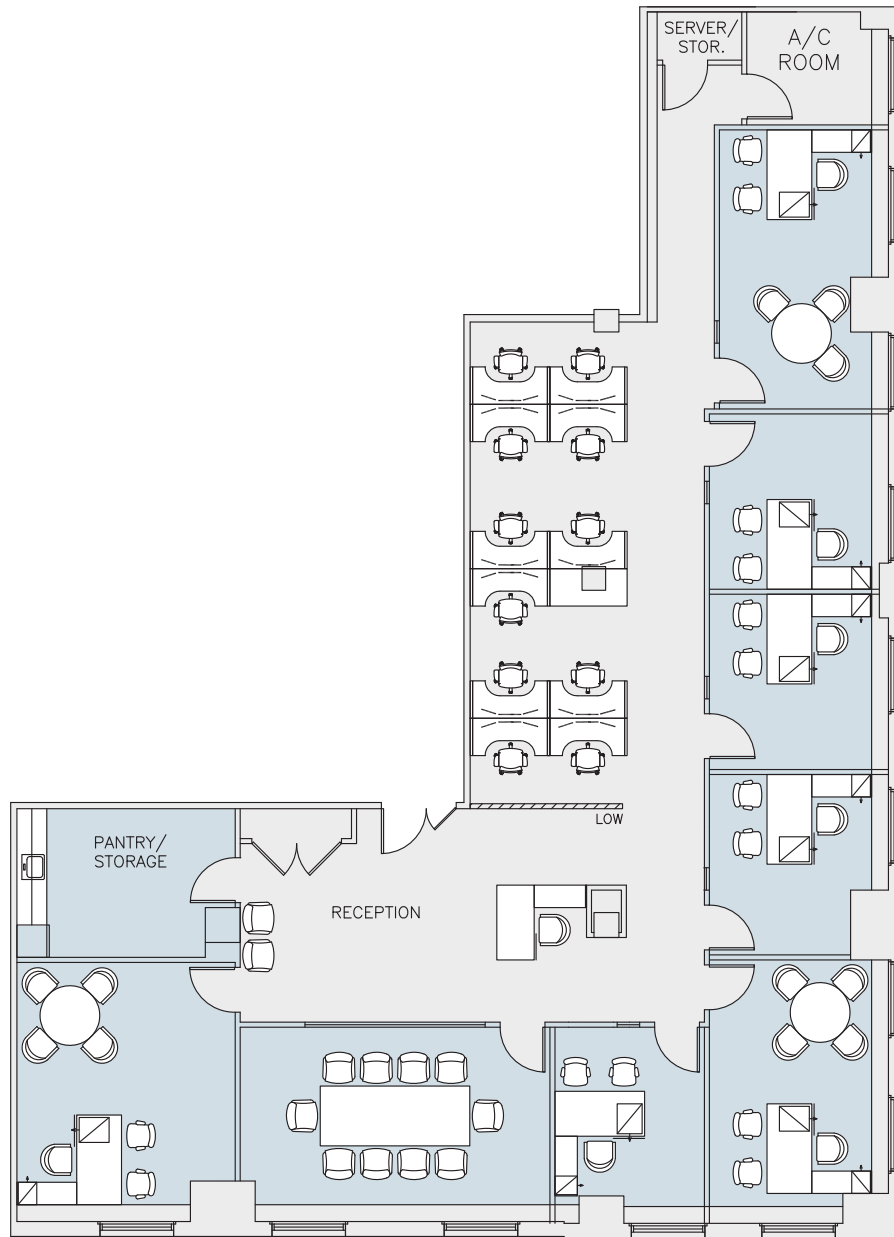

PROPOSED LAYOUT - 4,764 RSF

FLOOR KEY	
Total Offices	7
Conference Room	1
Workstations	11
Receptionist	1
Total Personnel	19