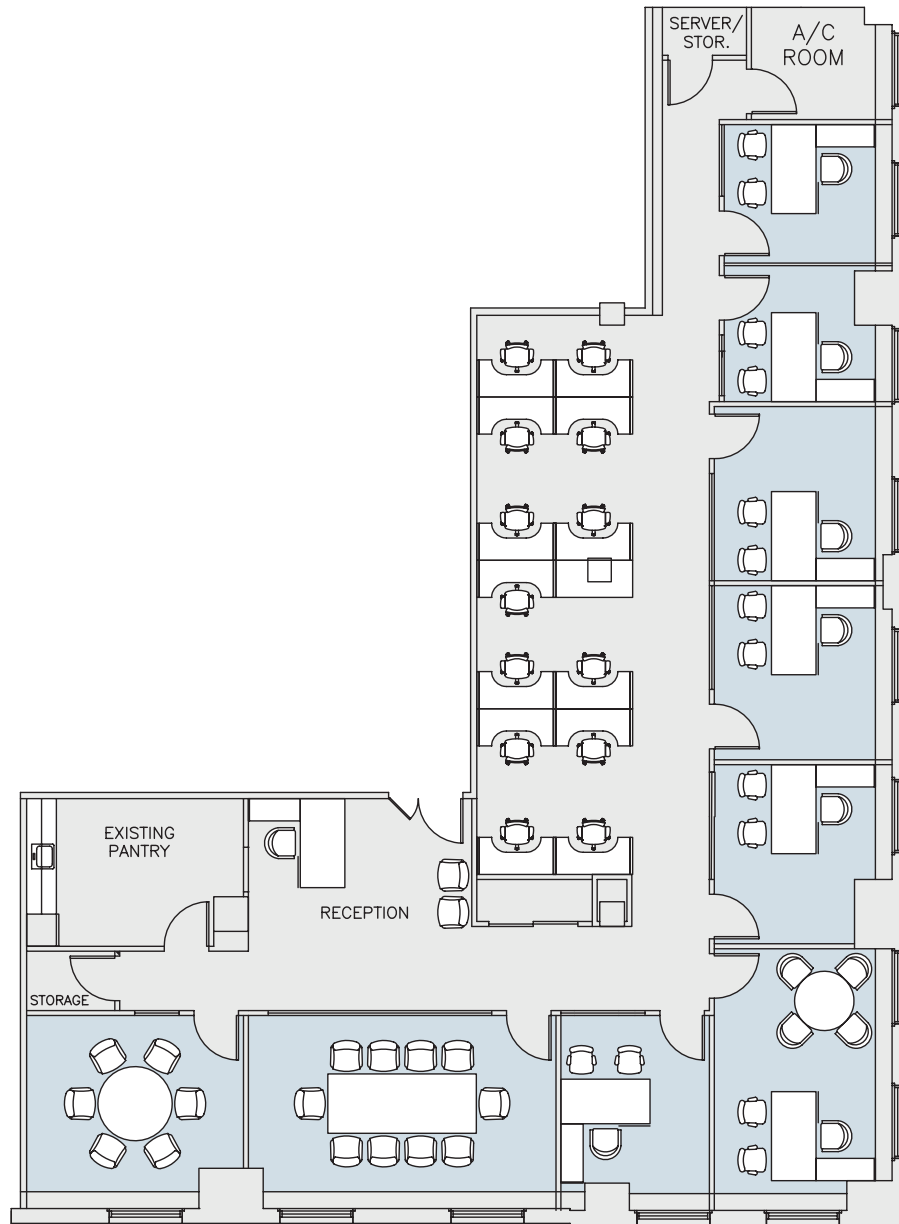

PROPOSED LAYOUT - 4,764 RSF

FLOOR KEY	
Total Offices	7
Conference Room	2
Workstations	13
Receptionist	1
Total Personnel	21