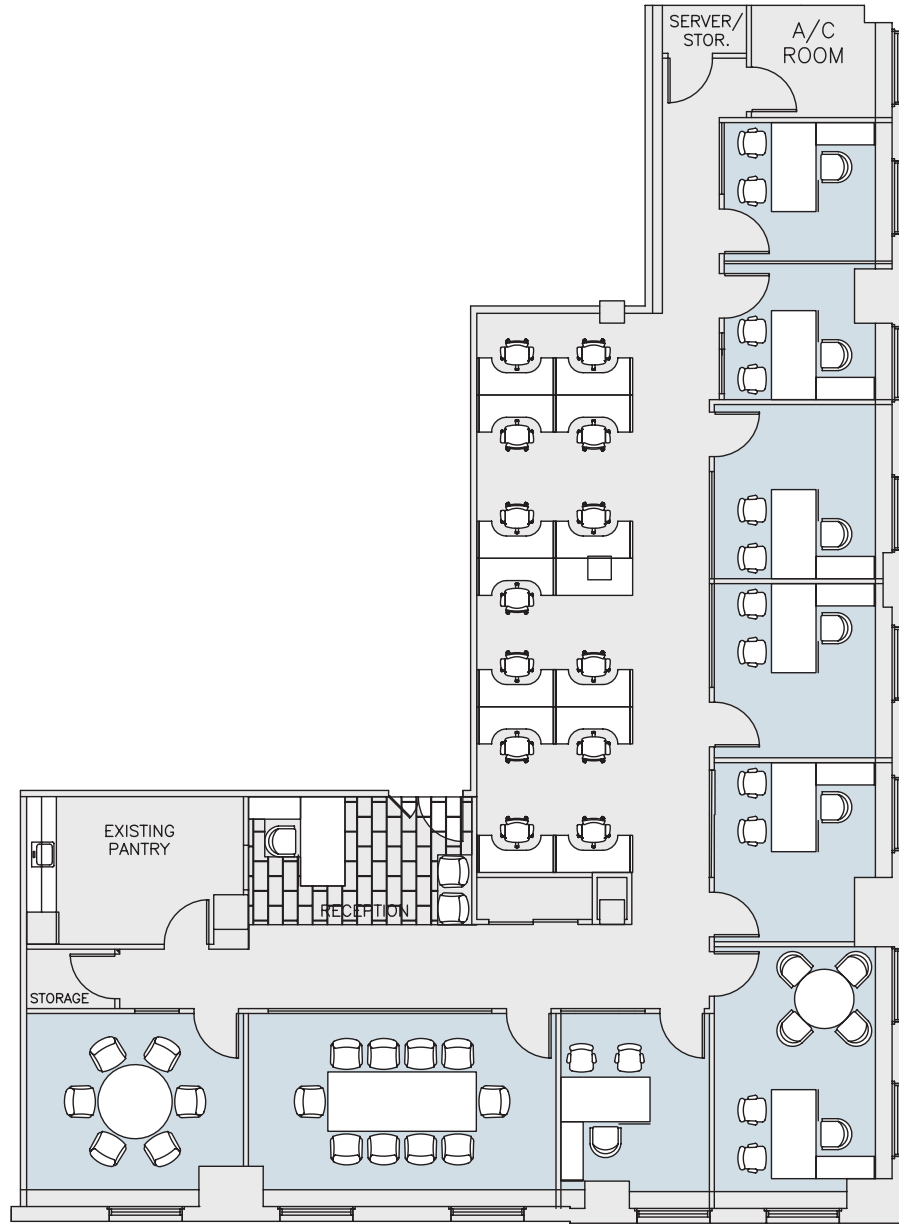

PROPOSED LAYOUT - 4,764 RSF

FLOOR KEY	
Total Offices	7
Conference Room	2
Workstations	13
Receptionist	1
Total Personnel	21