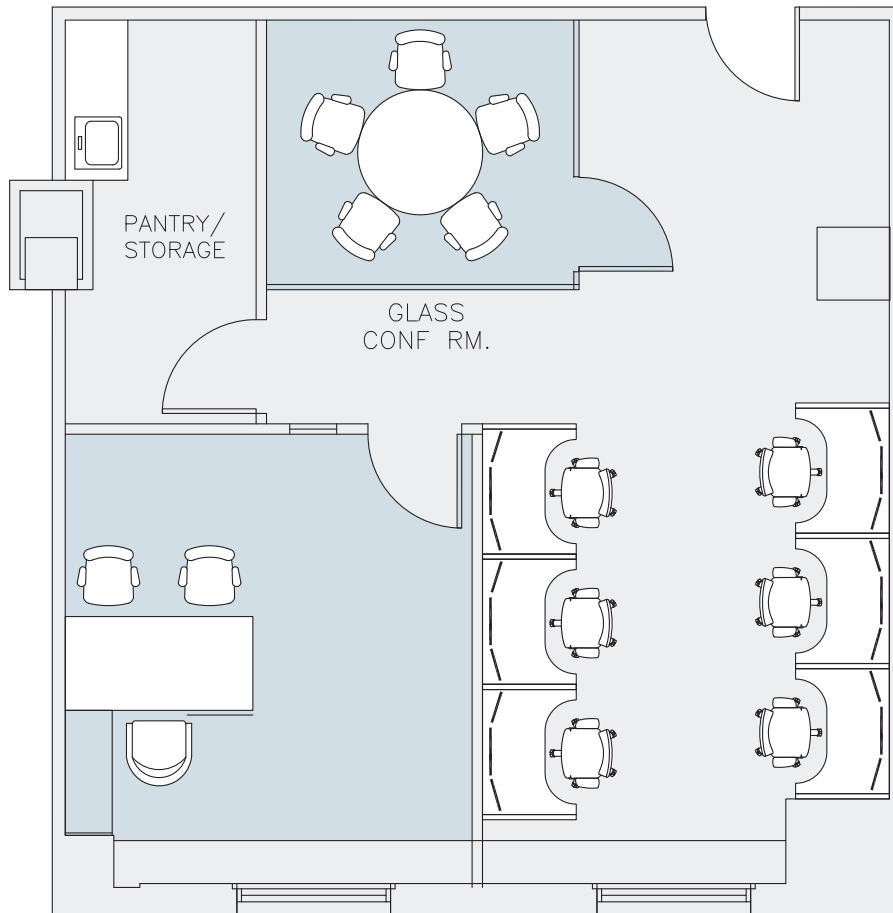

EXISTING CONDITIONS - 1,242 RSF

FLOOR KEY	
Total Offices	1
Conference Room	1
Workstations	6
Total Personnel	7