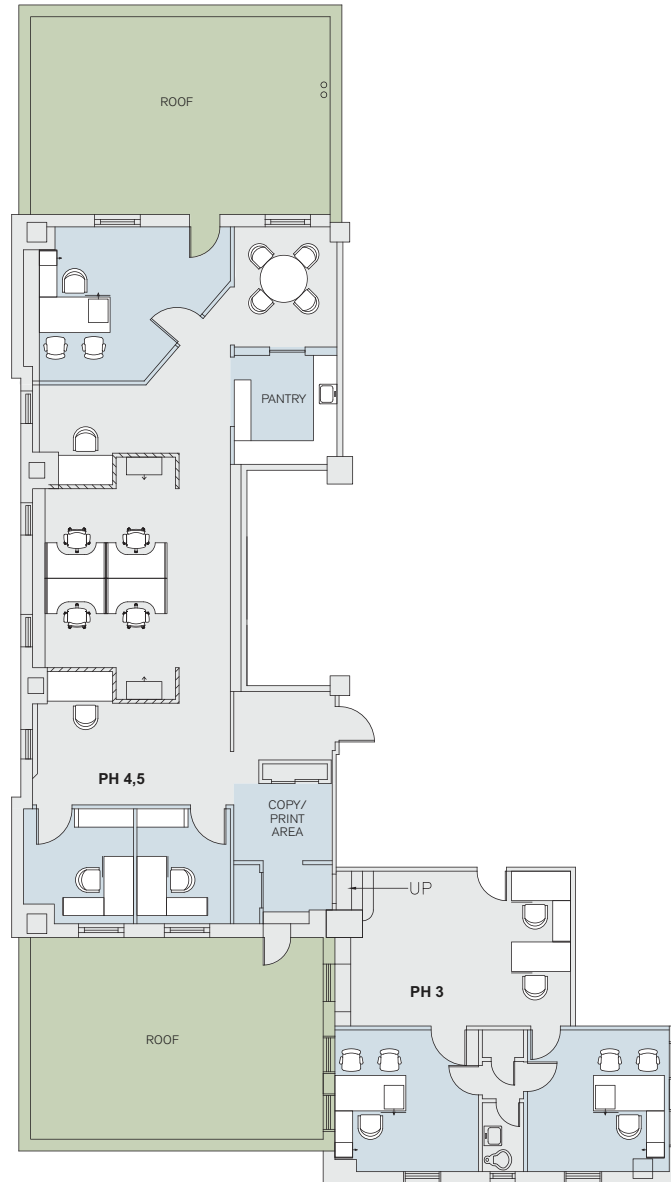

EXISTING CONDITIONS - 3,566 RSF

FLOOR KEY	
Total Offices	5
Workstations	8
Total Personnel	13