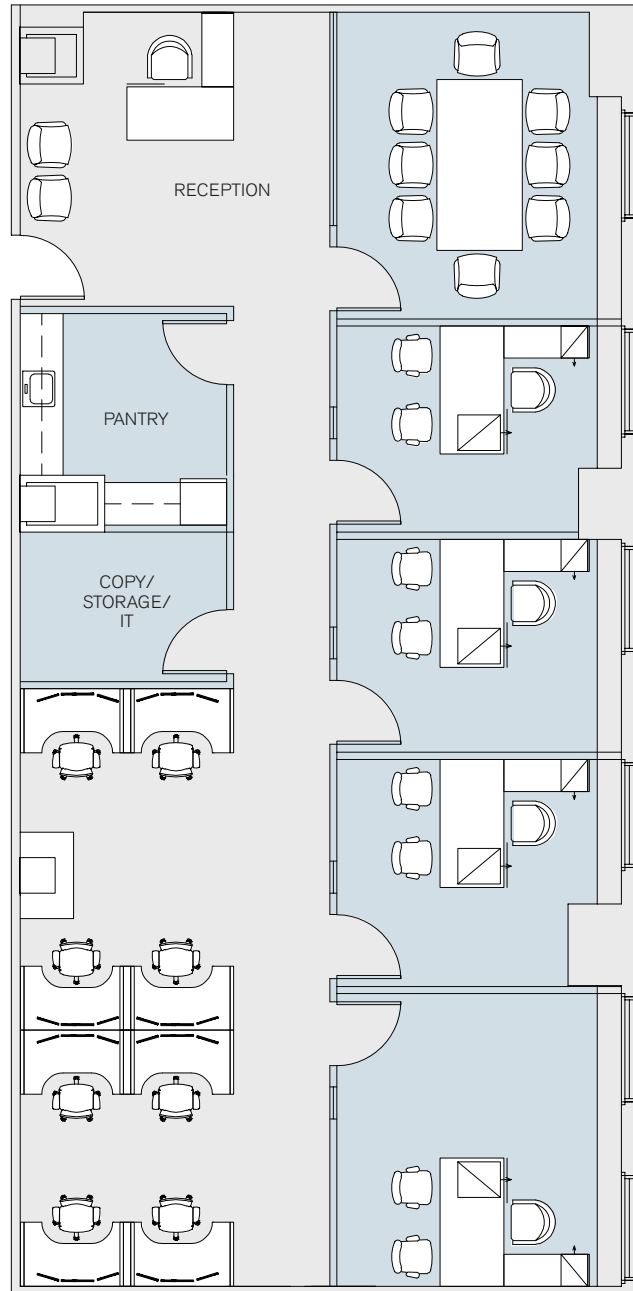

EXISTING CONDITIONS - 2,816 RSF

FLOOR KEY	
Total Offices	4
Conference Room	1
Workstations	8
Receptionist	1
Total Personnel	13