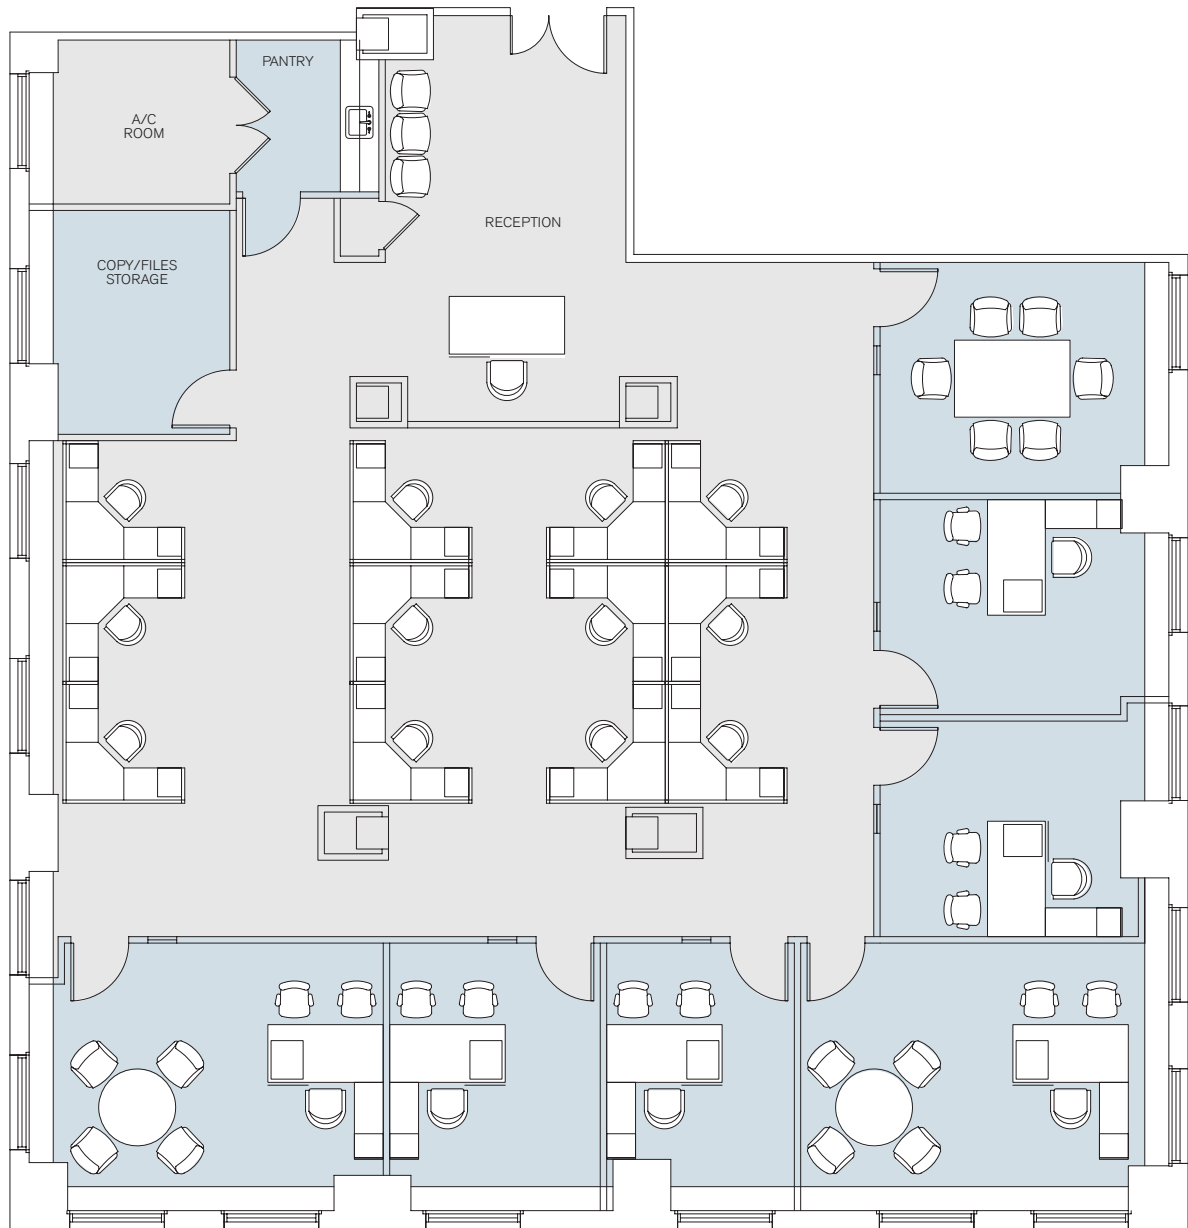

EXISTING CONDITIONS - 5,557 RSF

FLOOR KEY	
Total Offices	6
Conference Room	1
Workstations	12
Receptionist	1
Total Personnel	19