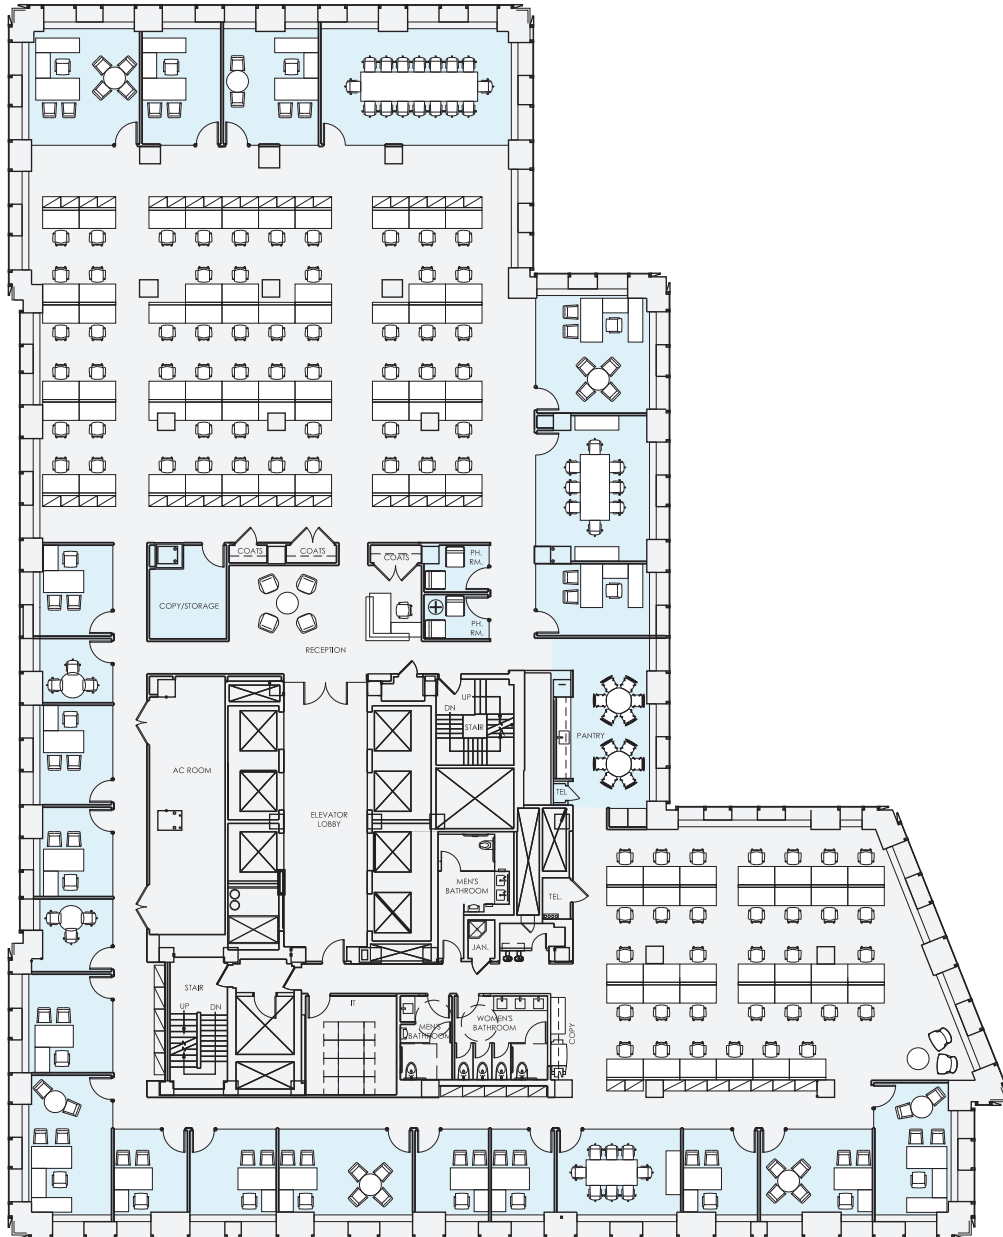

3

COLUMBUS CIRCLE

PROPOSED LAYOUT

24TH FLOOR - 21,390 RSF

FLOOR KEY	
Offices	18
Workstations	86
Conference Rooms	3
Phone Booths	1
Reception	1
Pantry	1
Total Employees	105