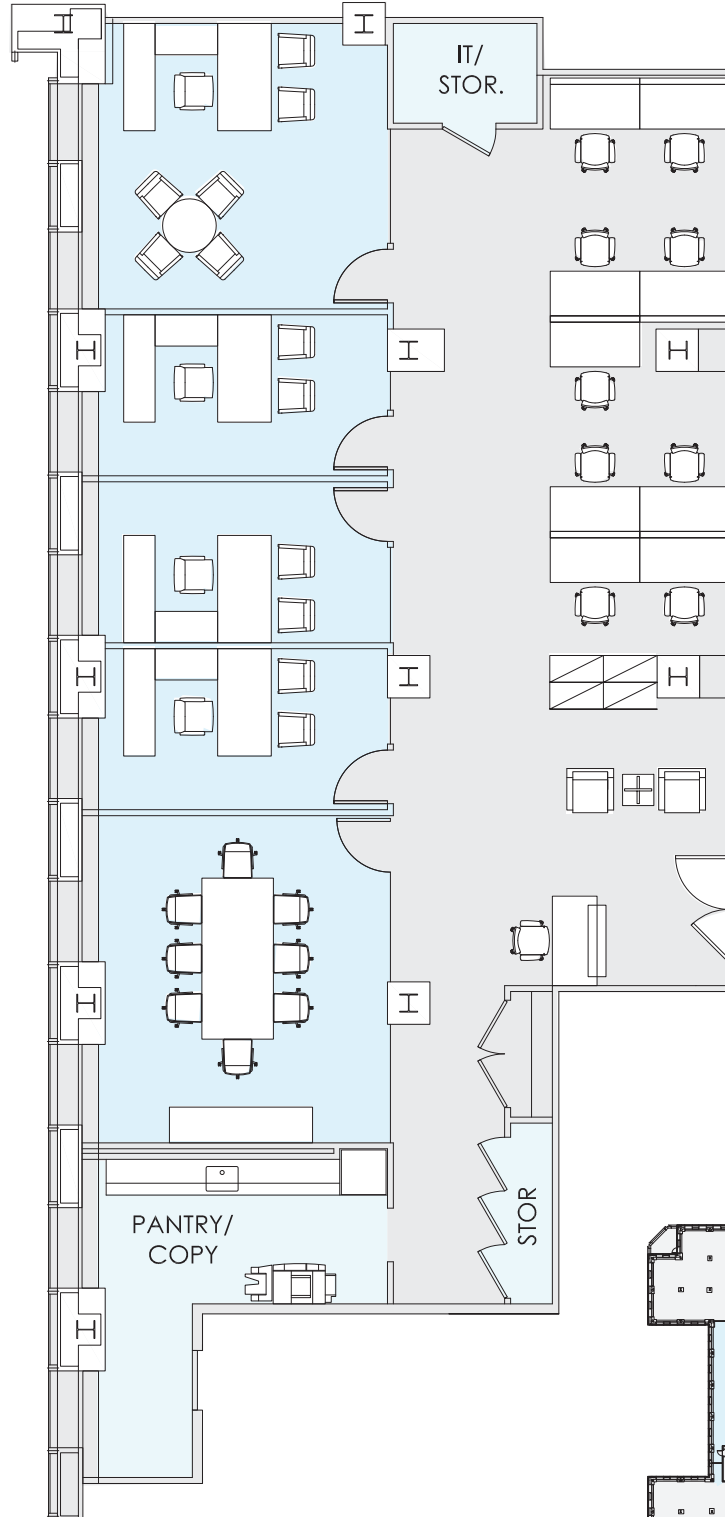

# 3

COLUMBUS  
CIRCLE

17TH FLOOR PROPOSED PRE-BUILT

SUITE 1725 – 4,051 RSF

FLOOR KEY	
Offices	4
Workstations	9
Conference Room	1
Reception	1
Total Employees	14