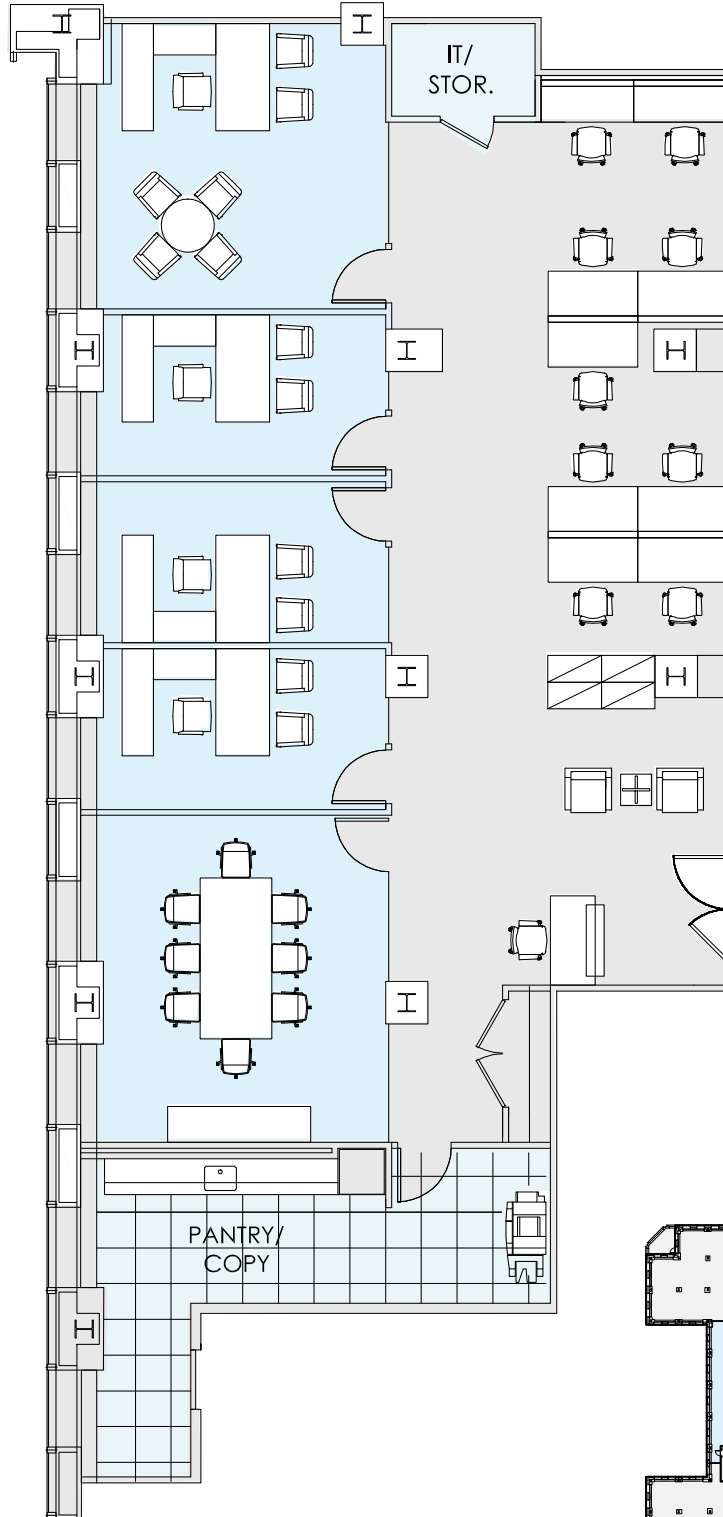

# 3

COLUMBUS  
CIRCLE

17TH FLOOR PROPOSED PRE-BUILT

SUITE 1725 – 4,100 RSF

FLOOR KEY	
Offices	4
Workstations	9
Conference Room	1
Reception	1
Total Employees	14