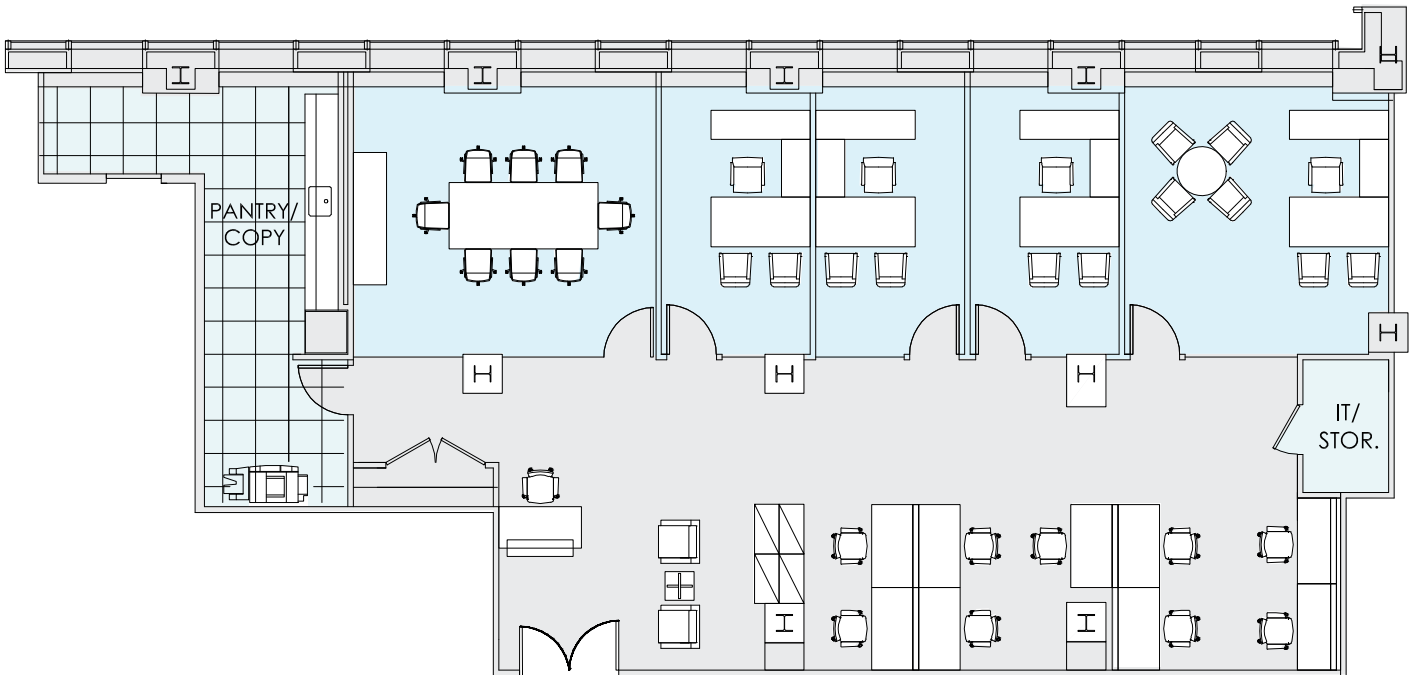

3

COLUMBUS
CIRCLE

17TH FLOOR PRE-BUILT

SUITE 1725 – 4,100 RSF

FLOOR KEY	
Offices	4
Workstations	9
Conference Room	1
Reception	1
Total Employees	14