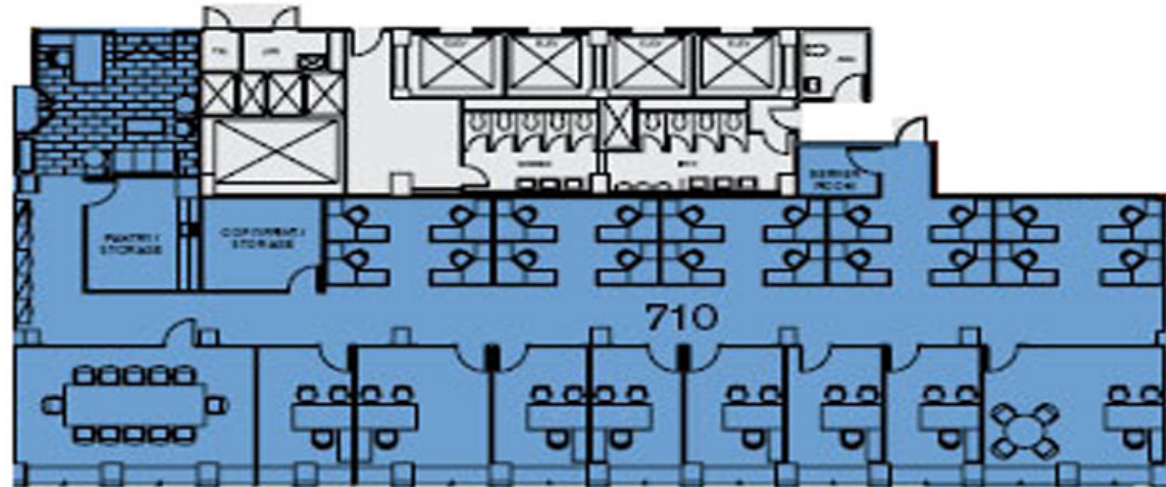

## LEASING AGENT CONTACT

Gary M. Rosen, Senior Managing Director  
(212) 216-1687  
[gary.rosen@slgreen.com](mailto:gary.rosen@slgreen.com)

Howard J. Tenenbaum, Executive Vice President  
(212) 216-1685  
[howard.tenenbaum@slgreen.com](mailto:howard.tenenbaum@slgreen.com)