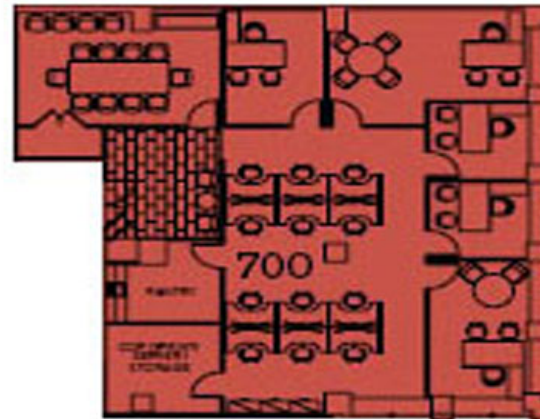

LEASING AGENT CONTACT

Gary M. Rosen, Senior Managing Director
(212) 216-1687
gary.rosen@slgreen.com

Howard J. Tenenbaum, Executive Vice President
(212) 216-1685
howard.tenenbaum@slgreen.com

LEASING AGENT CONTACT