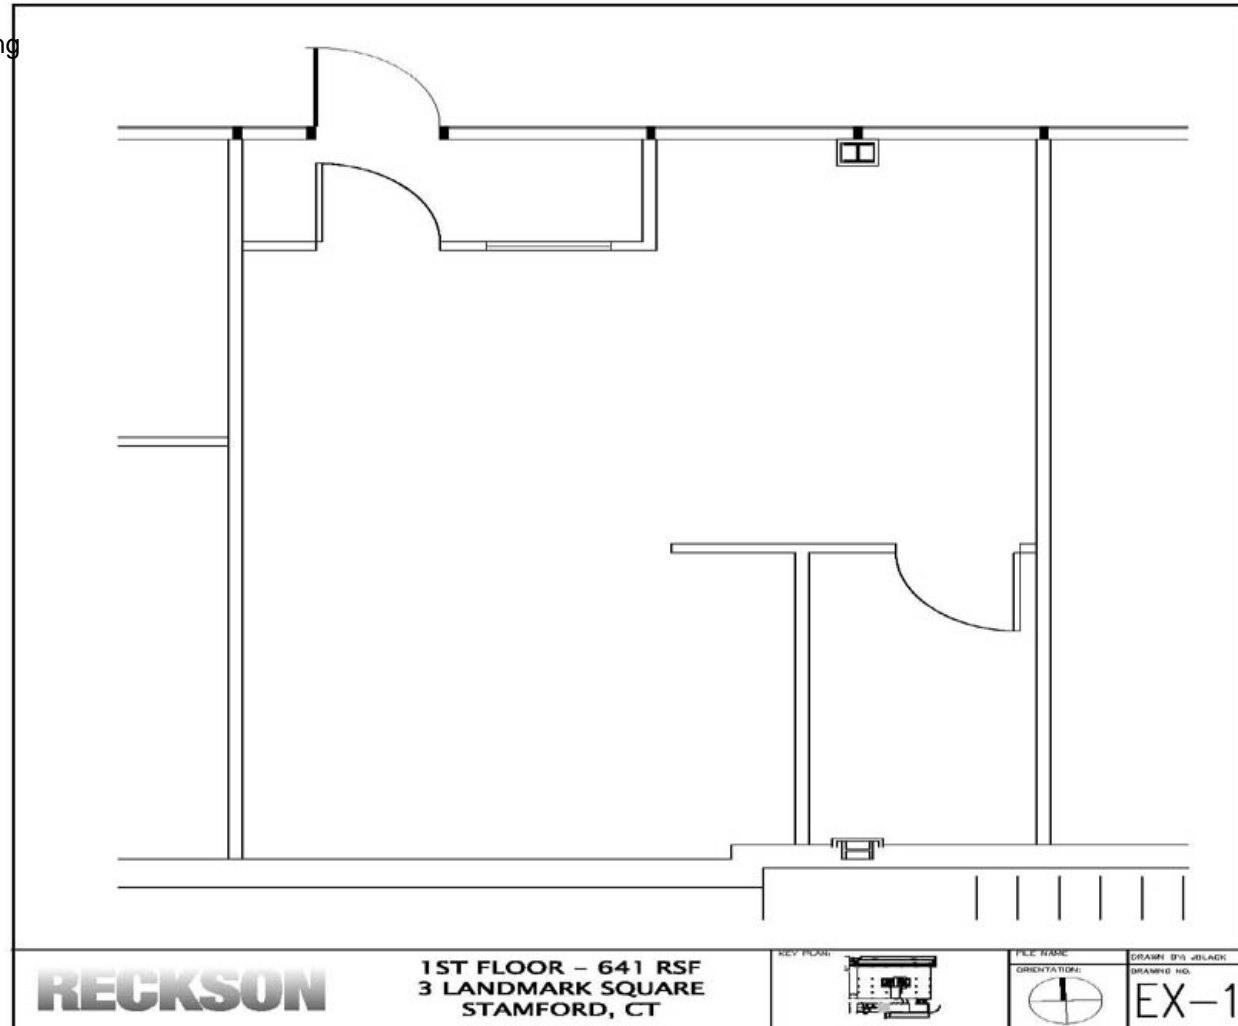

LEASING AGENT CONTACT

Larry Kwiat, Senior Vice President Leasing
(203) 363-2341
larry.kwiat@slgreen.com

RECKSON

1ST FLOOR - 641 RSF
3 LANDMARK SQUARE
STAMFORD, CT

DRAWN BY: JBLACK
DRAWING NO. EX-1