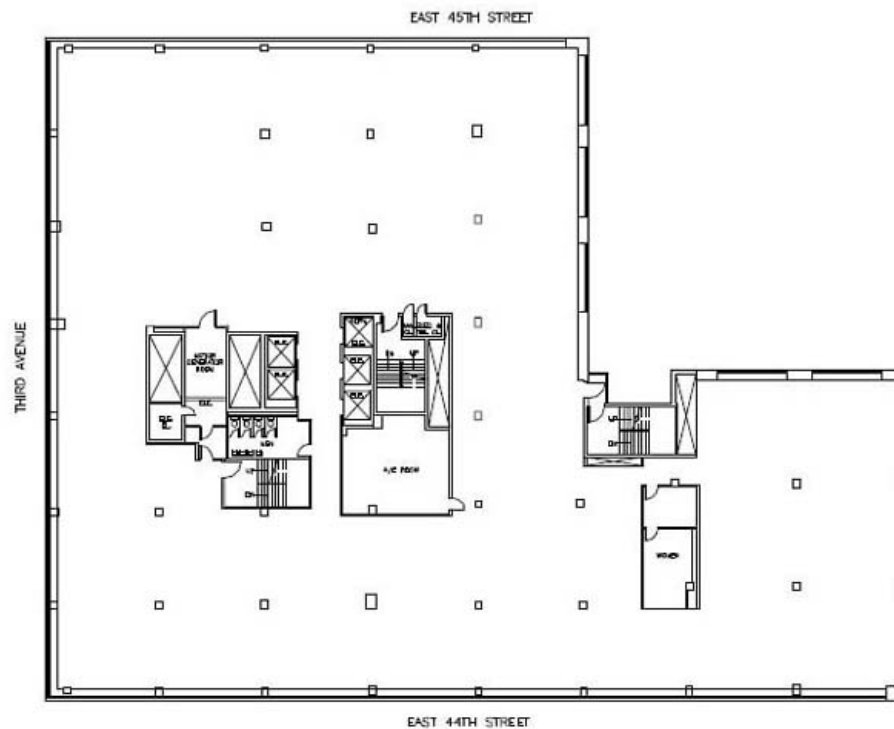

LEASING AGENT CONTACT

Ashley Gee, Vice President
(212) 216-1618
ashley.gee@slgreen.com

Meghan Holzhauser, Leasing Associate
(212) 356-4152
meghan.holzhauser@slgreen.com

LEASING AGENT CONTACT

Ashley Gee, Vice President
(212) 216-1618
ashley.gee@slgreen.com